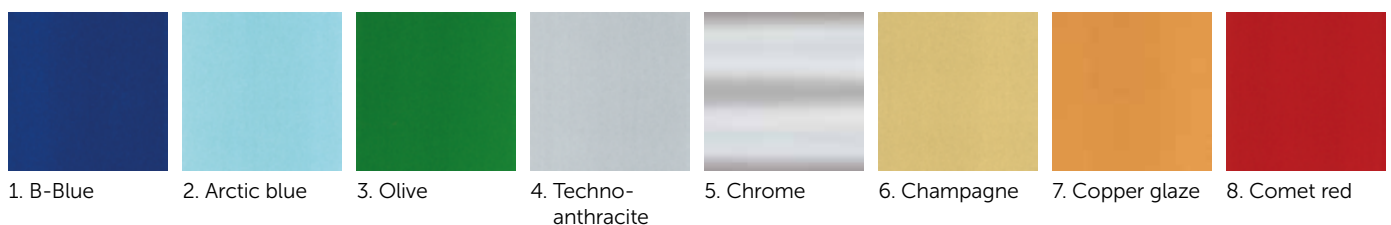

# KLEUREN

Framekleuren	THE KSL	KÜSCHALL ADVANCE	KÜSCHALL R33	KÜSCHALL K-SERIES	KÜSCHALL K-SERIES attract	KÜSCHALL CHAMPION	KÜSCHALL ULTRA-LIGHT	KÜSCHALL COMPACT	KÜSCHALL COMPACT attract
1. Attract black	-	-	-	-	✓	-	-	-	✓
2. Smokey grey	✓	-	✓	✓	-	✓	✓	✓	-
3. Attract blue	-	-	-	-	✓	-	-	-	✓
4. Attract grey	-	-	-	-	✓	-	-	-	✓
5. Ivory white	✓	✓	✓	✓	-	✓	✓	✓	-
6. Neon pink***	-	-	✓	✓	-	-	-	-	-
7. Neon red***	-	-	✓	✓	-	-	-	-	-
8. Attract red	-	-	-	-	✓	-	-	-	✓
9. Nitro pink	✓	-	-	✓	-	✓	✓	✓	-
10. Black mat	✓	✓	✓	✓	-	✓	✓	✓	-
11. Night shimmer	✓	-	✓	✓	-	-	✓	✓	-
12. Mercury blue	✓	✓	✓	✓	-	✓	✓	✓	-
13. Mint green	-	-	-	-	-	✓	-	-	-
14. Neon green***	-	-	✓	✓	-	-	-	-	-
15. Neon yellow***	-	-	✓	✓	-	-	-	-	-
16. Flashy yellow	✓	✓	✓	✓	-	✓	-	✓	-
17. Dynamite orange	✓	✓	✓	✓	-	✓	✓	✓	-
18. Atomic violet	✓	-	-	✓	-	✓	✓	✓	-
19. Glossy black	✓	-	✓	✓	-	✓	✓	✓	-
20. Umber glaze	-	-	-	-	-	-	-	✓	-
21. Royal blue	-	✓	✓	✓	-	✓	✓	✓	-
22. Silver grey	✓	-	✓	✓	-	✓	✓	✓	-
23. Polished frame	-	✓	✓	✓	-	✓	-	-	-
24. Red mat	-	-	✓	✓	-	-	-	-	-
25. Caramel bronze	-	-	✓	✓	-	-	-	-	-
26. Royal red	✓	✓	✓	✓	-	✓	✓	✓	-
27. Purple fire	-	-	✓	✓	-	-	✓	✓	-
28. Titanium frame	-	-	-	✓	-	✓	-	-	-
29. Carbon frame	-	-	-	✓	-	✓	-	-	-

\* Ruwe materialen, geen kleureffecten

\*\* Personaliseer je rolstoel met de MYküschall service

\*\*\* Langere levertijd (+5 dagen)

CPS	THE KSL	KÜSCHALL ADVANCE	KÜSCHALL R33	KÜSCHALL K-SERIES	KÜSCHALL K-SERIES attract	KÜSCHALL CHAMPION	KÜSCHALL ULTRA-LIGHT	KÜSCHALL COMPACT	KÜSCHALL COMPACT attract
1. B-Blue	✓	-	✓	✓	-	✓	✓	✓	-
2. Arctic blue	✓	✓	✓	✓	-	✓	✓	✓	-
3. Olive	✓	-	✓	✓	-	-	✓	✓	-
4. Techno-anthracite	✓	✓	✓	✓	-	✓	✓	✓	-
5. Chrome	✓	✓	✓	✓	-	✓	✓	✓	-
6. Champagne	✓	✓	✓	✓	-	✓	✓	✓	-
7. Copper glaze	✓	-	-	✓	-	-	✓	✓	-
8. Comet red	✓	✓	✓	✓	-	✓	✓	✓	-