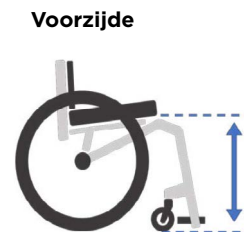

Fork Type

		Seat height in front (FSTF) in mm								⚠ Be aware : ONLY 16.5mm between floor and fork		🔧 Spacer is added to achieve height	
		SH360 / 14" [SJ_1200]	SH385 / 15" [SJ_1210]	SH410 / 16" [SJ_1220]	SH435 / 17" [SJ_1230]	SH460 / 18" [SJ_1240]	SH485 / 19" [SJ_1250]	SH510 / 20" [SJ_1260]	SH510 / 21" [SJ_1270]				
Front wheel size	4" (100 mm) [SJ_7000] [SJ_7020] [SJ_7030] [SJ_7040]	UL1 Ultra Low		S2 ⚠	S4	L3	L2						
	5" (125 mm) [SJ_7055] [SJ_7060] [SJ_7070]	Ultra Low	UL2	S1 ⚠	S3	L2	L1	L3					
	6" (150 mm) [SJ_7080] [SJ_7090] [SJ_7100]				S2	S4	L3	L2					
	7" (180 mm) [SJ_7110]					S3	L2	L1	L3				

In geel:
Haalbaar
met Action
5 voorraad-
modellen

Verhouding zithoogte voorzijde ten opzichte van achterzijde (wig)

		Zithoogte voorzijde								
		(mm)	360	385	410	435	460	485	510	535
Zithoogte achterzijde	360	○	○	○						
	385		○	○	○					
	410			○	○	○				
	435				○	○	○			
	460					○	○	○		
	485						○	○	○	
	510							○	○	