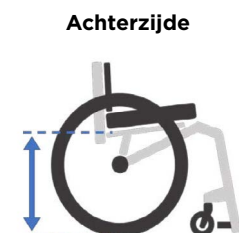

Zithoogtes achterzijde: bijbehorende wielcombinaties

		Achterwiel in relatie tot zithoogte achter (ZHA)							
		(mm)	360	385	410	435	460	485	510
Wielmaat	22"	○	○	○	○	○			
	24"	○	○	○	○	○	○		
	25"			○	○	○	○	○	○