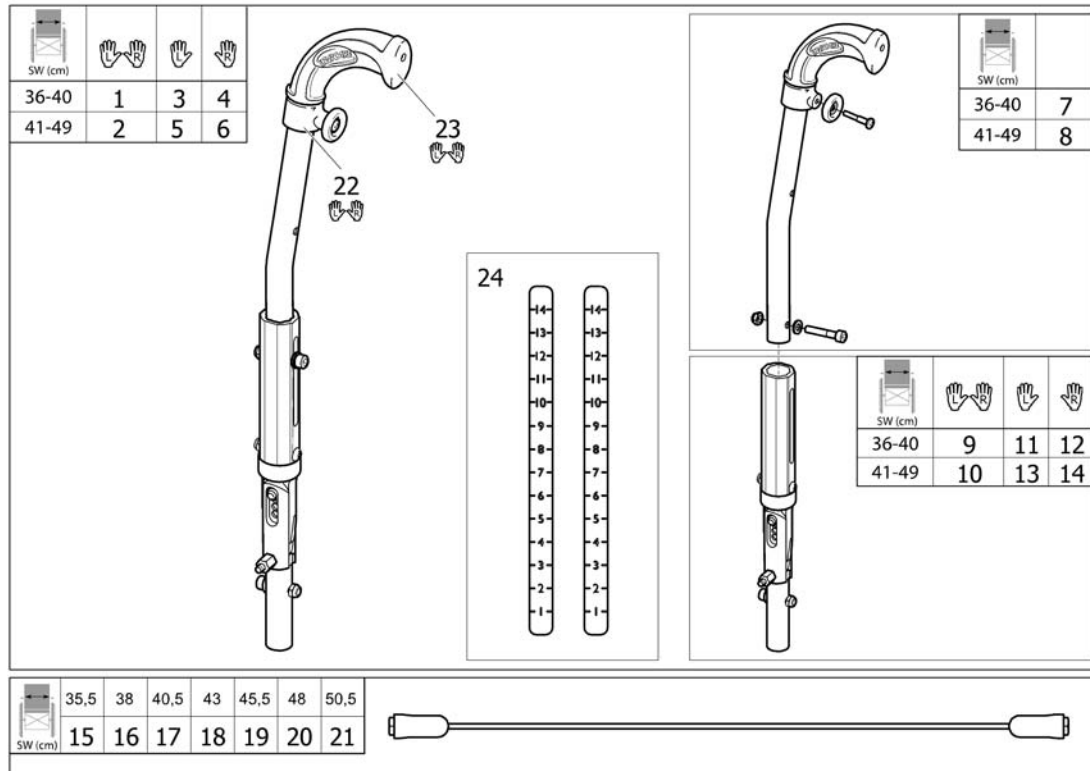

Invacare® SpinX | (Backrest)
(Backrest tube, adj.)

1	1507981	(BACKREST TUBE ADJ.LOW PAIR)	1
2	1507984	SpinX rugbuis ihv RH41-49 pp	1
3	1507982	(BACKREST TUBE ADJ.LOW LEFT)	1
4	1507983	(BACKREST TUBE ADJ.LOW RIGHT)	1
5	1507985	(BACKREST TUBE ADJ. HIGH LEFT)	1
6	1507986	(BACKREST TUBE ADJ. HIGH RIGHT)	1
7	1488860	SpinX rugbuis kort incl. duwh.ps	1
8	1489044	SpinX rugbuis met duwhandvat vast rh 41-49 ps	1
9	1485415	SpinX rugb.bev.opkl.tbv. rh 36-40 pp	1
10	1485416	SpinX rugb.bev.opkl.tbv. rh 41-49 pp	1
11	1491211	SpinX rugbuis opn.rh36 -40 links ps	1
12	1491210	SpinX rugbuis opn.rh36 -40 rechts ps	1
13	1489022	SpinX rugbuis opn.rh41- 49 links ps	1
14	1489021	SpinX rugbuis opn.rh41- 49 rechts ps	1
15	5226192	(WIRE BACKREST LOCK 36 SPINX SW 35,5)	1
16	5226193	Rea rug ontgr.touwteje zb38 ps XLT/SpinX	1
17	5226194	Rea rug ontgr.touwteje zb41 ps xlt/SpinX	1
18	5226195	Rea rug ontgr.touwteje zb43 ps XLT/SpinX	1
19	5226196	Rea rug ontgr.touwteje zb46 ps XLT/SpinX	1
20	5226411	Rea rug ontgr.touwteje zb48 ps XLT/SpinX	1
21	5226197	Rea rug ontgr.touwteje zb50 ps xlt/SpinX	1
22	1543736	(FIXATION, BACKREST UPHOLSTERY)	1
23	SP1429301	Rea duwh.opb.kort ex.bev ps	1
24	SP1584148	(Label pair, backrest height)	1