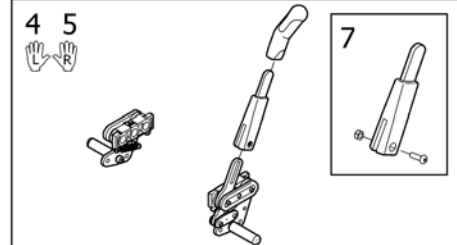

(One arm brake)

1 2
L R

525190200

1	1492107	SpinX rem 1-handsbed.li	1
2	1492000	SpinX rem 1-handsbed.re	1
3	1514787	(ATTACHMENT PAIR ONE ARM BRAKE, SPIREA/SPIN-X)	1
4	1518563	Rea rem 1-handsbed ex kabel ex bev links	1
5	1518564	Focus rem 1-hands bed re ex kabel ex erm links	1
6	1514742	Focus remkabel cpl tbv. 1-handsrem ps	1
7	5203340	Remverl.univ.ps Ad/Foc/ Rea/Sp/XLT/Zoom	1