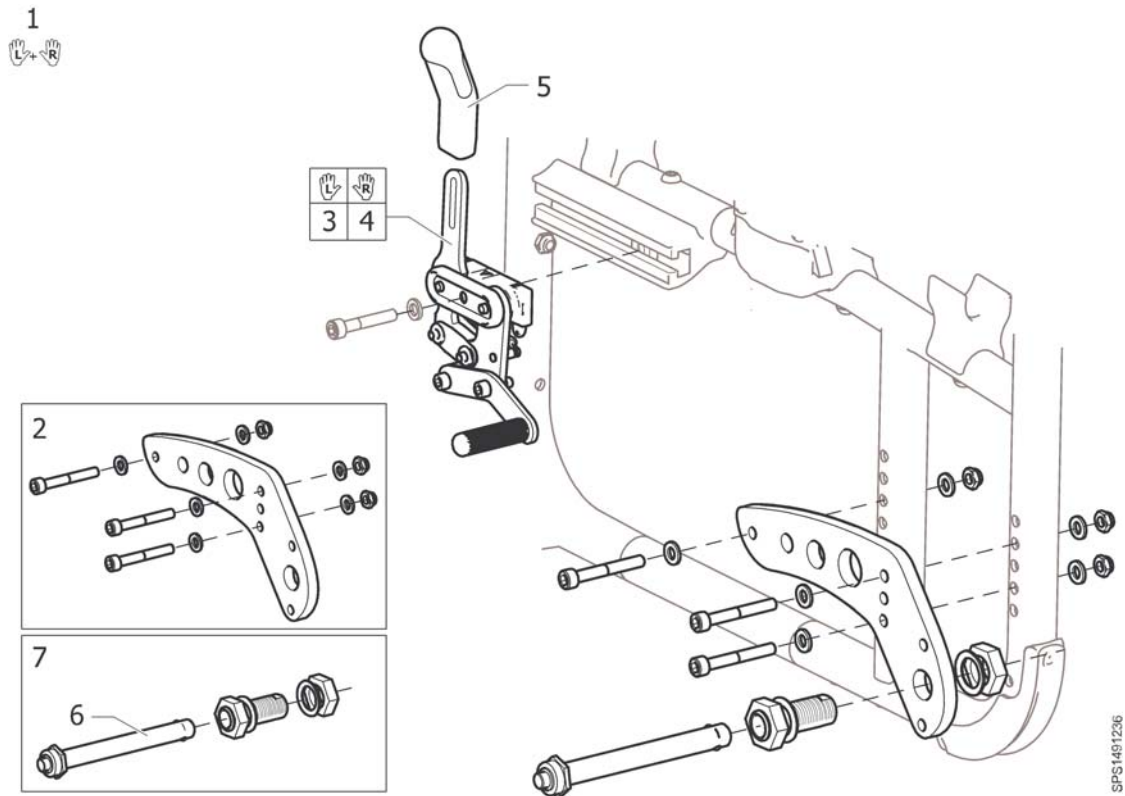

(Rear wheel attachment, passive)

SPS1491236

1	1529770	(Kit, passive rear wheel attachment, pair)	1
2	1491236	SpinX asplaat verlengd tbv.amp.steun ps	1
3	1446117	(BRAKE BODY LE, USER BRAKE, 16 WHEEL)	1
4	1446116	(BRAKE BODY RI, USER BRAKE, 16 WHEEL)	1
5	SP5221280	(Handle grip for parking brake)	1
6	5750165	Rea achterwiel as QR ps	1
7	5750166	Rea achterwiel as QR incl.asbehuizing cpl	1