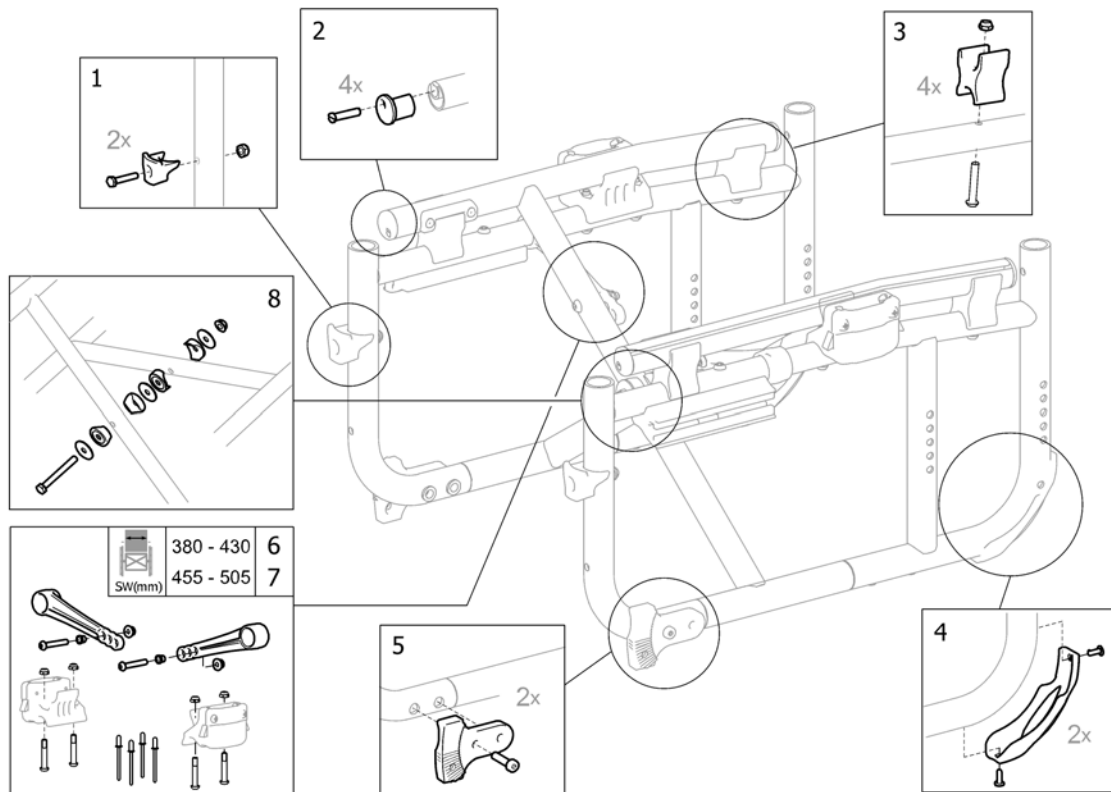

1	1507973	(STOP BLOCK, HANGER CPL., PAIR , SPINX)	1
2	1507974	SpinX frame dop tbv. zitting set van 4	1
3	1507975	SpinX zitframe zadel pp	1
4	1507976	(COVER, CHASSI CPL., PAIR SPINX)	1
5	1507977	SpinX voorwiellagerhuis bev.plaat pp	1
6	1508141	SpinX kruisfr.vergrendeling zb 38-43 ps	1
7	1508142	SpinX kruisfr.vergrendeling zb 45,5 t/m 50,5 ps	1
8	SP1584734	(Screw kit, cross brace, SpinX)	1