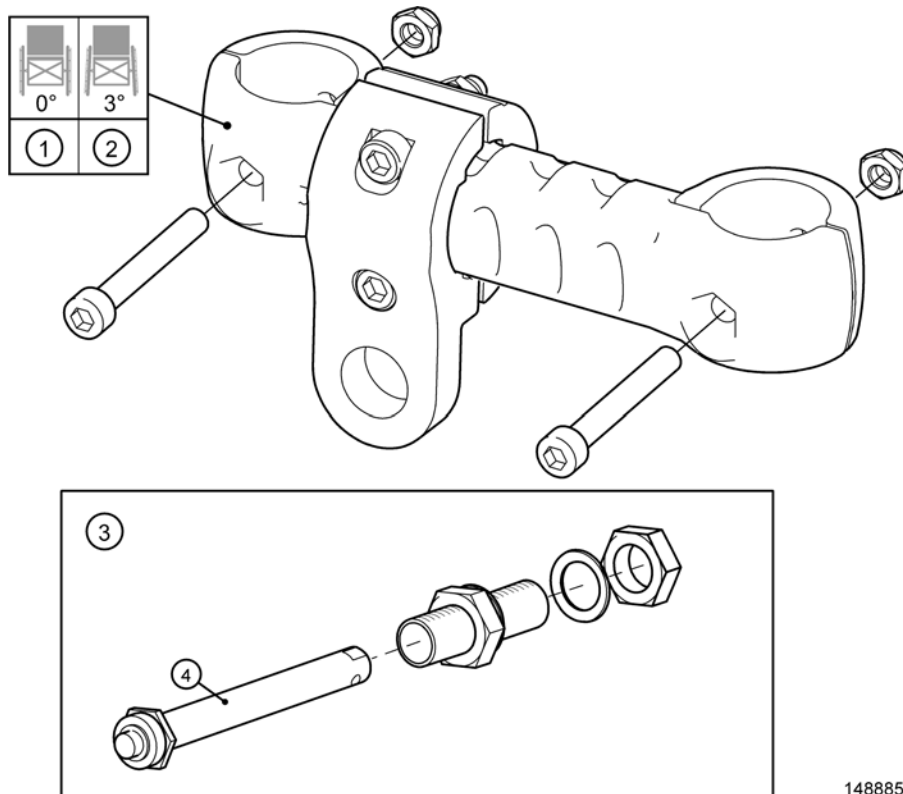

(Rear wheel attachment)

1	1488853	SpinX achterw.bev.0 gr. camber cpl	1
2	1483923	SpinX achterw.bev.3 gr. camber cpl	1
3	5750166	Rea achterwiel as QR incl.asbehuizing cpl	1
4	5750165	Rea achterwiel as QR ps	1