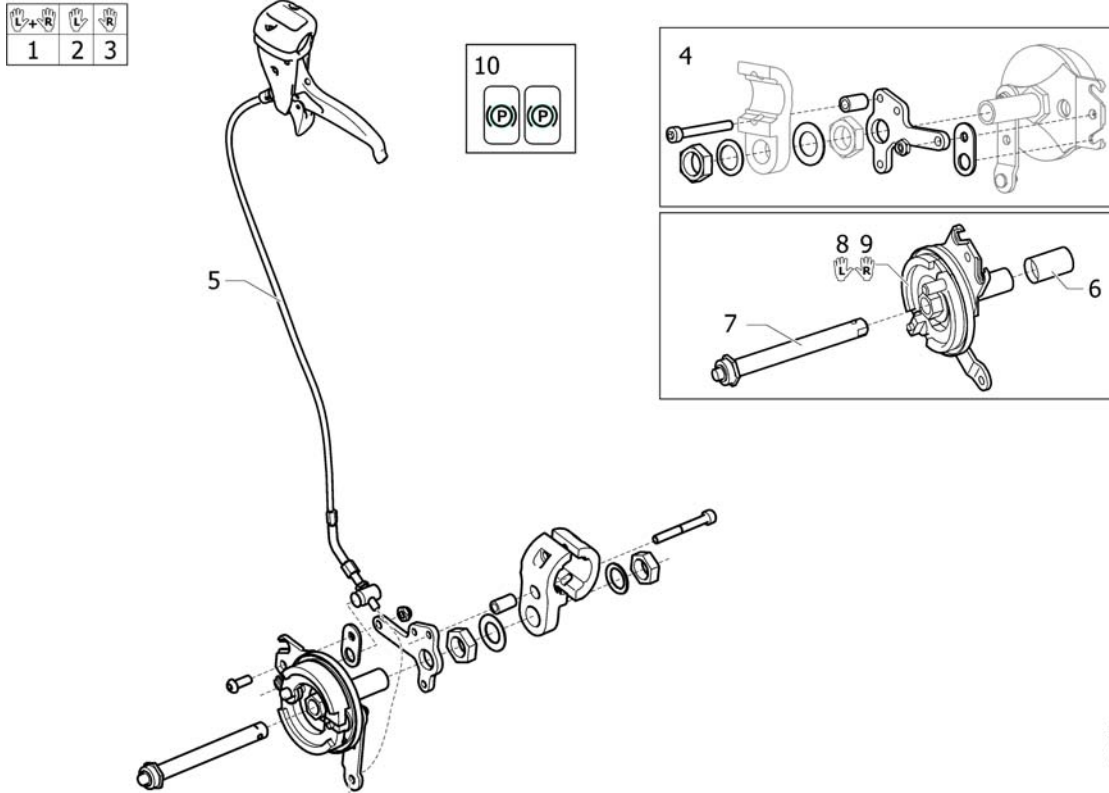

(Drumbrake, assistant manoeuvred SpinX)

SFS153466

1	1536464	SpinX trommelrem cpl ex. wiel pp <2010-11	1
2	1536465	(BRAKE KIT 24" DB LEFT, CPL)	1
3	1536466	(BRAKE KIT 24" DB RIGHT, CPL)	1
4	1507940	(Kit, attachm. DB SpinX, Aktiv)	1
5	1536721	(KIT, WIRE, DB, L=830)	1
6	5100925	$CHTERW.AS EDCO AFDEK-DOP PS	1
7	5750192	Rea QR assen tbv trommelrem ps	1
8	1536252	rea trommelrem naaf rechts	1
9	1536253	rea trommelrem naaf links	1
10	1536764	(DECAL, CABLE ASSEMBLY, BRAKE)	1