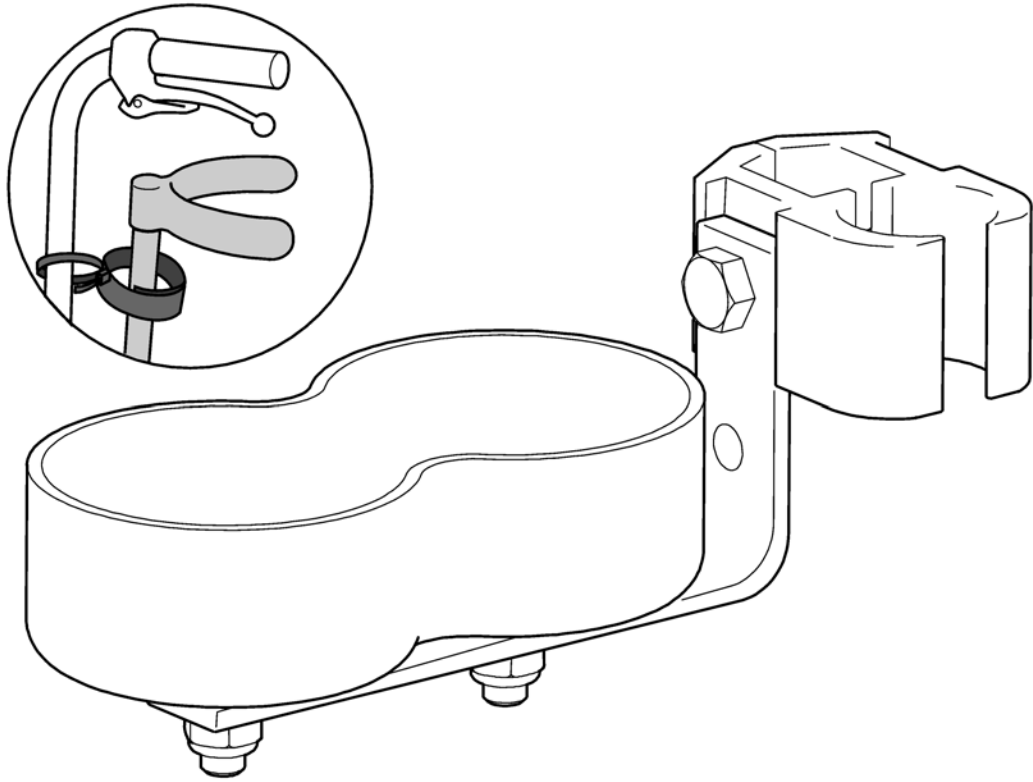

(Crutch holder)

1

SPS5106390

5106390

Rea stokhouder adapt/ SpinX ps

1