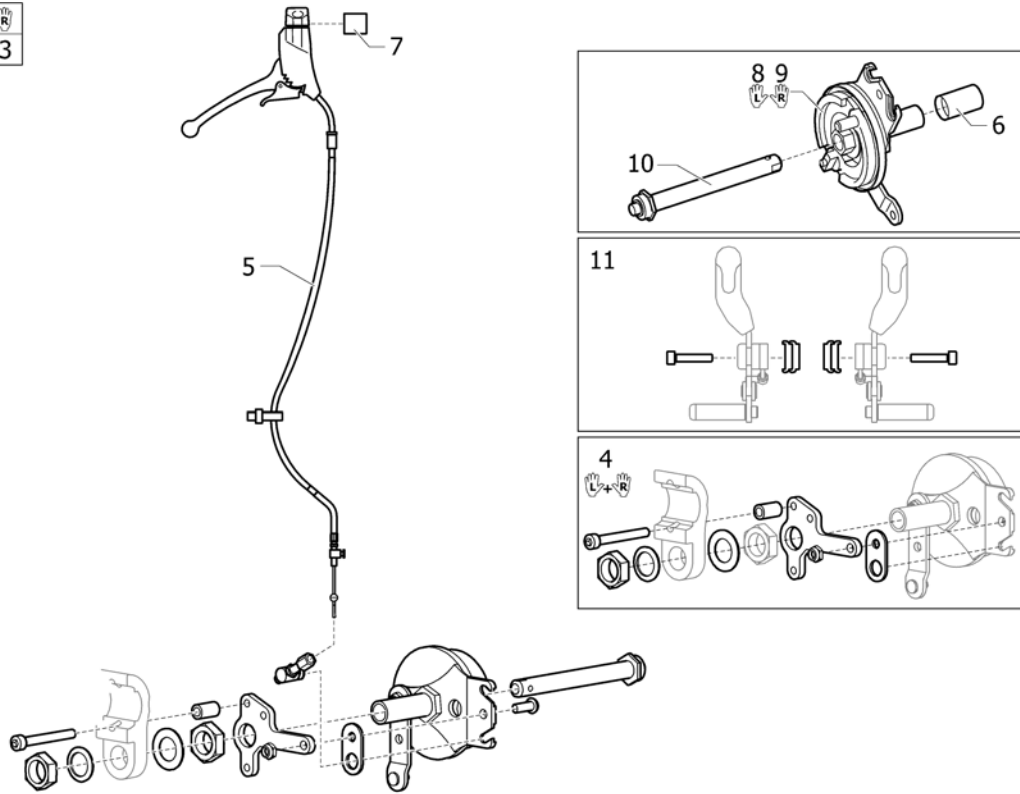

(Drumbrake assistant manoeuvred (=> 2010.11))

1	1485421	$pinX trommelrem cpl ex. wielen pp	1
2	1488856	(DRUMBRAKE KIT, CPL, LE)	1
3	1488855	(DRUMBRAKE KIT, CPL, RI)	1
4	1507940	(Kit, attachm. DB SpinX, Aktiv)	1
5	1497616	(Kit, Wire, Db, L=780)	1
6	5100925	$CHTERW.AS EDCO AFDEK-DOP PS	1
7	5221363	$ea kant/rugverst.kabel klemdeel adapter ps	1
8	5750199	(Drumbrake Unit, Lh)	1
9	5750705	(Drumbrake Unit, Rh)	1
10	5750192	Rea QR assen tbv trommelrem ps	1
11	1517109	(KIT, SPACERS, BRAKE, 10 MM, PAIR)	1