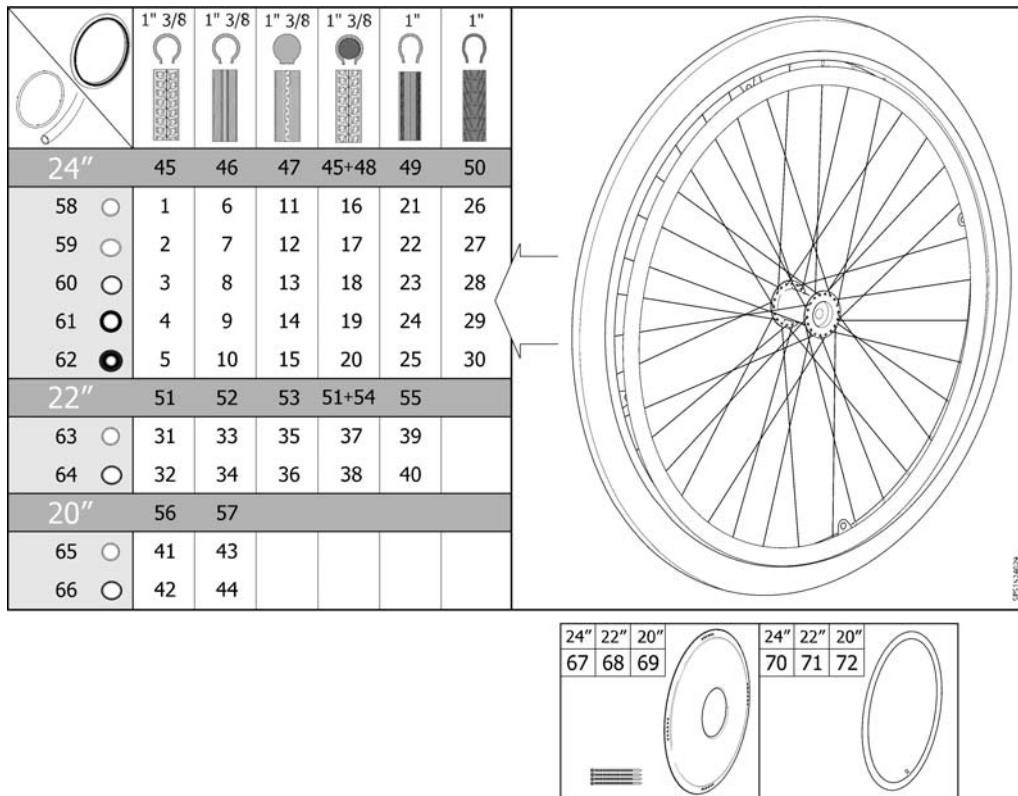

(Wheel 24"-22-20)

1	1524030	Wiel 24'prof+21'alu ex. as ps Rea	1
2	1524186	(Wheel 24"x1"3/8 HD Notched Tyre, Handrim, Plastic)	1
3	1530764	Wiel 24' pn+hoepel staal Rea ps	1
4	1531508	Wiel 24'prof+foam coated hoepel Rea 2010	1
5	1531563	(Wheel 24"x1"3/8 HD Notched Tyre, Handrim, Blakgrip)	1
6	1524029	Wiel 24'vis+alu ex.as ps Rea >2010	1
7	1524163	(Wheel 24"x1"3/8 HD Thin Tyre, Handrim, Plastic)	1
8	1530763	(Wheel 24"x1"3/8 HD Thin Tyre, Handrim, Stainless)	1
9	1531462	Wiel 24' visprof.hoepel foam (2010) Rea	1
10	1531538	(Wheel 24"x1"3/8 HD Thin Tyre Profile, Handrim, Blackgrip)	1
11	1524050	Wiel 24'semi-pn.lijnprofiel alu hoepel cpl	1
12	1524188	(Wheel 24"x1"3/8 HD Solid , Handrim, Plastic)	1
13	1530762	(Wheel 24"x1"3/8 HD Solid , Handrim,Stainless)	1
14	1531531	(Wheel 24"x1"3/8 HD Solid , Handrim, Foam)	1
15	1531564	(Wheel 24"x1"3/8 HD Solid , Handrim, Blackgrip)	1
16	1524150	Wiel 24'semi-pn blokprofiel alu hoepel cpl rea	1
17	1524189	(Wheel 24"x1"3/8 HD Punctureproof, Handrim, Plastic)	1
18	1531129	(Wheel 24"x1"3/8 HD Punctureproof, Handrim, Stainless)	1
19	1531532	(Wheel 24"x1"3/8 HD Punctureproof, Handrim, Foam)	1
20	1531565	(Wheel 24"x1"3/8 HD Punctureproof, Handrim, Blackgrip)	1
21	1524049	(Wheel 24"x1" HD Thin Tyre, Handrim, Aluminum)	1
22	1524187	(Wheel 24"x1" HD Thin Tyre, Handrim, Plastic)	1
23	1531063	(Wheel 24"x1" HD Thin Tyre, Handrim, Stainless)	1
24	1531533	Wiel 24' low prof (1') met foam hoepel Rea	1
25	1531566	(Wheel 24"x1" HD Thin Tyre, Handrim, Blackgrip)	1
26	1532143	Wiel 24'+marathon buba alu hoepel ps rea	1
27	1532183	(Wheel 24"x1" HD Black Marathon, Handrim, Plastic)	1
28	1532144	(Wheel 24"x1" HD Black Marathon, Handrim, Inox)	1
29	1532184	(Wheel 24"x1" HD Black Marathon, Handrim, Foam)	1
30	1532185	Wiel 24'+marathon buba black grip hoepel ps Rea	1
31	1523949	Wiel 22' prof + alu hoepel rea	1