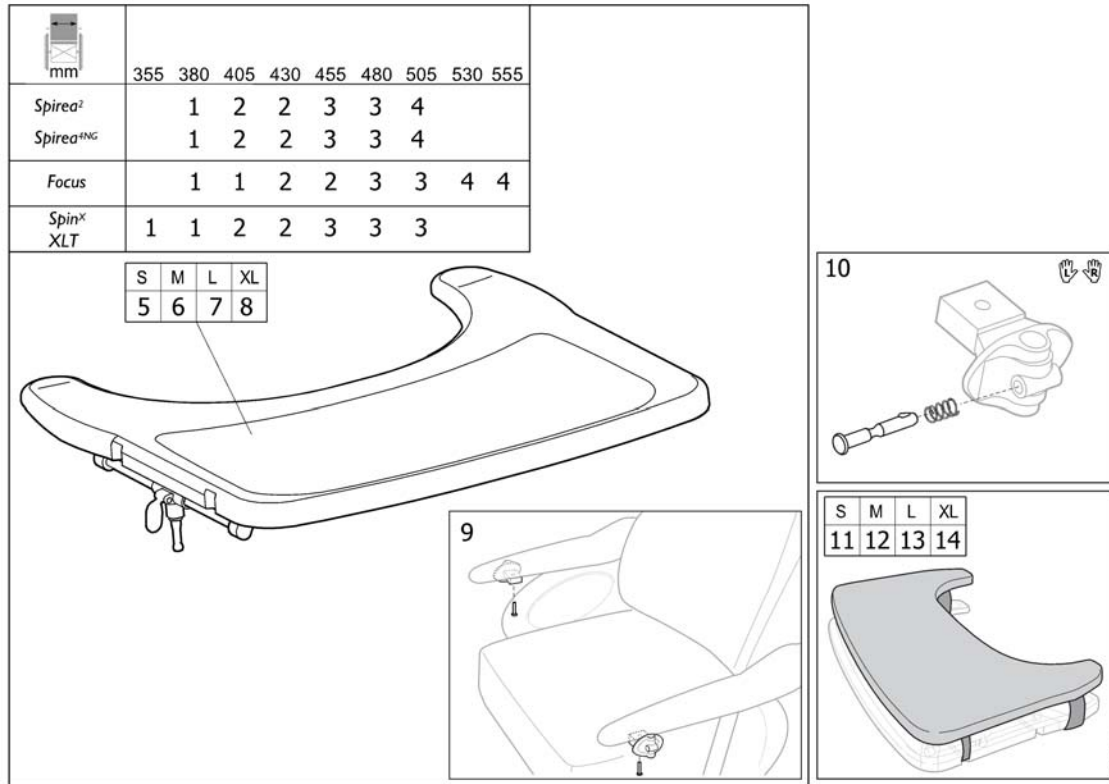

1

SPS575072€

5750729

Rea pump model 97 ps

1

(Table tray)

1	SP1570747	(TABLE TRAY SMALL INCL. MOUNTING KIT)	1
2	SP1570748	Rea werkblad medium incl montage cpl	1
3	SP1570749	Rea werkblad large incl. montage cpl	1
4	SP1570775	(TABLE TRAY X-LARGE INCL. MOUNTING KIT)	1
5	SP1567517	(TABLE TRAY SMALL)	1
6	SP1567518	(TABLE TRAY MEDIUM)	1
7	SP1567519	(TABLE TRAY LARGE)	1
8	SP1568862	(TABLE TRAY X-LARGE)	1
9	SP1570745	Dahlia werkblad montage set cpl	1
10	SP1572460	Rea werkblad vergrendel set	1
11	SP1570746	(TABLE CUSHION, SMALL)	1
12	SP1571269	(TABLE CUSHION, MEDIUM)	1
13	SP1571270	(TABLE CUSHION, LARGE)	1
14	SP1571271	(TABLE CUSHION, X-LARGE)	1