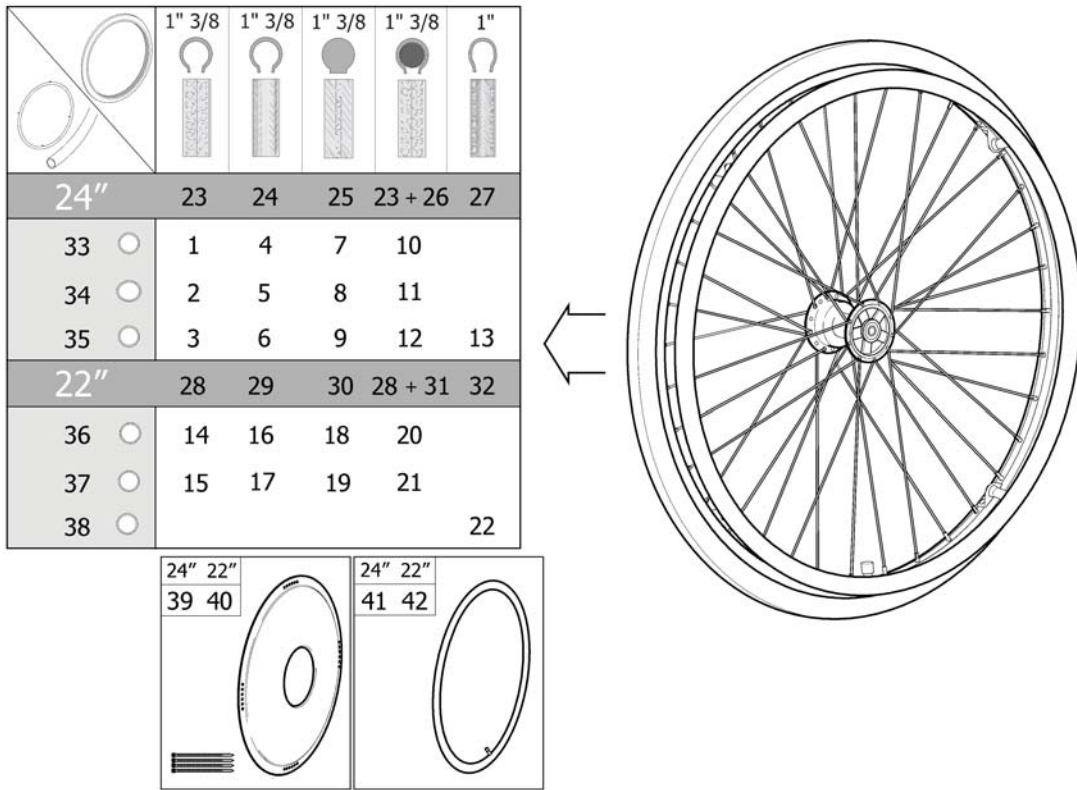

(Wheel 24"-22" DB)

951534416

1	1524437	Wiel 24' pneu alu hoepel tbv tr.rem Rea	1
2	1524514	Wiel 24'profiel PL coate d tbv.trommelrem ps Rea	1
3	1531080	(Wheel 24"x1"3/8 Hub Brake Notched tyre, Handrim,Stainless)	1
4	1524436	Wiel 24' met alu hoepel vis tbv trom rem Rea ps	1
5	1524513	(Wheel 24"x1"3/8 Hub Brake Thin Tyre,Handrim,Plastic)	1
6	1531064	(Wheel 24"x1"3/8 Hub Brake Thin Tyre,Handrim,Stainless)	1
7	1524447	Wiel 24' buba semipn alu hoepel tbv tr.rem Rea	1
8	1524515	(Wheel 24"x1"3/8 Hub Brake Solid,Handrim, Plastic)	1
9	1531127	(Wheel 24"x1"3/8 Hub Brake Solid,Handrim, Stainless)	1
10	1524512	(Wheel 24"x1"3/8 Hub Brake Punctureproof,Handrim,Aluminum)	1
11	1524516	(Wheel 24"x1"3/8 Hub Brake Punctureproof,Handrim,Plastic)	1
12	1531128	(Wheel 24"x1"3/8 Hub Brake Punctureproof,Handrim,Stainless)	1
13	1536613	(Wheel 24"x1" Hub Brake Thin Tyre Punctureproof,Handrim, Stainless)	1
14	1524290	(Wheel 22"x1"3/8 Hub Brake Notched Tyre,Handrim,Aluminum)	1
15	1524361	(Wheel 22"x1"3/8 Hub Brake Notched Tyre,Handrim,Plastic)	1
16	1524289	(Wheel 22"x1"3/8 Hub Brake Thin Tyre,Handrim,Aluminum)	1
17	1524337	(Wheel 22"x1"3/8 Hub Brake Thin Tyre,Handrim,Plastic)	1
18	1524291	(Wheel 22"x1"3/8 Hub Brake Solid,Handrim,Aluminum)	1
19	1524388	(Wheel 22"x1"3/8 Hub Brake Solid,Handrim,Plastic)	1
20	1524292	(Wheel 22"x1"3/8 Hub Brake Punctureproof,Handrim, Aluminum)	1
21	1524435	(Wheel 22"x1"3/8 Hub Brake Punctureproof,Handrim,Plastic)	1
22	1536612	(Wheel 22"x1" Hub Brake Thin Tyre Punctureproof,Handrim,Stainless)	1
23	5750019	Buba 24'prof.ps Rea	1
24	5750014	Buba 24'vis.ps Rea	1
25	5750015	Buba 24'semi-pn.ps Rea	1
26	5207046	$iba 24" z.prof ps Dio	1
27	5750160	$UBA 24"x1 VIS.NR.2369GPS.REA	1
28	1531455	Buba 22' prof ps Rea	1
29	1531456	Buba 22' non marking HP rea	1
30	5750172	Buba 22'semi-pn.ps Rea	1
32	1531454	(Pneumatic Tyre Thin Profile 22"x1" (25-501))	1