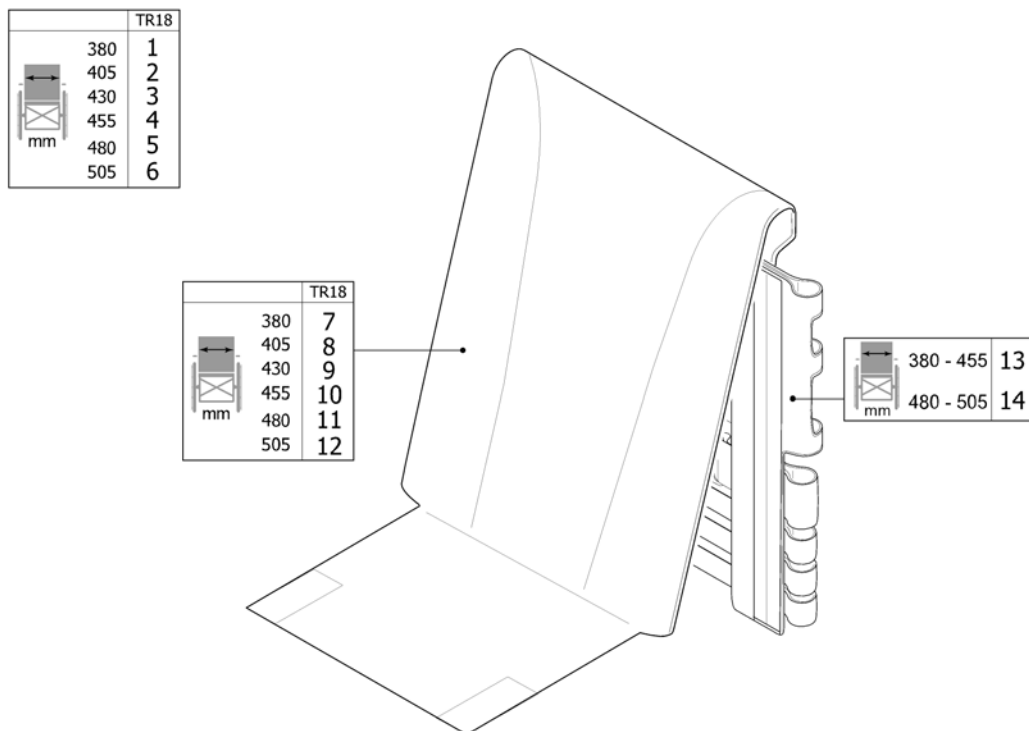

(Backrest upholstery, adj.)

1	1542540-TR18	Focus rug nasp.+hoes zb38 zwart jemima	1
2	1542541-TR18	Focus rug nasp.+hoes zb40,5 zwart jemima	1
3	1542542-TR18	Focus rug nasp.+hoes zb43 zwart jemima	1
4	1542543-TR18	Focus rug nasp.+hoes zb45,5 zwart jemima	1
5	1542544-TR18	Focus rug nasp.+hoes zb48 zwart jemima	1
6	1542545-TR18	Focus rug nasp.+hoes zb50,5 zwart jemima	1
7	1540578-TR18	Rughoes zb38 tbv.spanbanden jemima Rea/Poir	1
8	1540579-TR18	Rughoes zb41 tbv.spanbanden jemima Rea/Poir	1
9	1540580-TR18	Rughoes zb43 tbv.spanbanden jemima Rea/Poir	1
10	1540581-TR18	Rughoes zb46 tbv.spanbanden jemima Rea/Poir	1
11	1540582-TR18	Rughoes zb48 tbv.spanbanden jemima Rea/Poir	1
12	1540583-TR18	Rughoes zb50 tbv.spanbanden jemima Rea/Poir	1
13	1435415	Focus rugbekl.nasp.ex. hoes zb38-43 ps	1
14	1435416	Focus rugbekl.nasp.ex. hoes zb48-53 ps	1