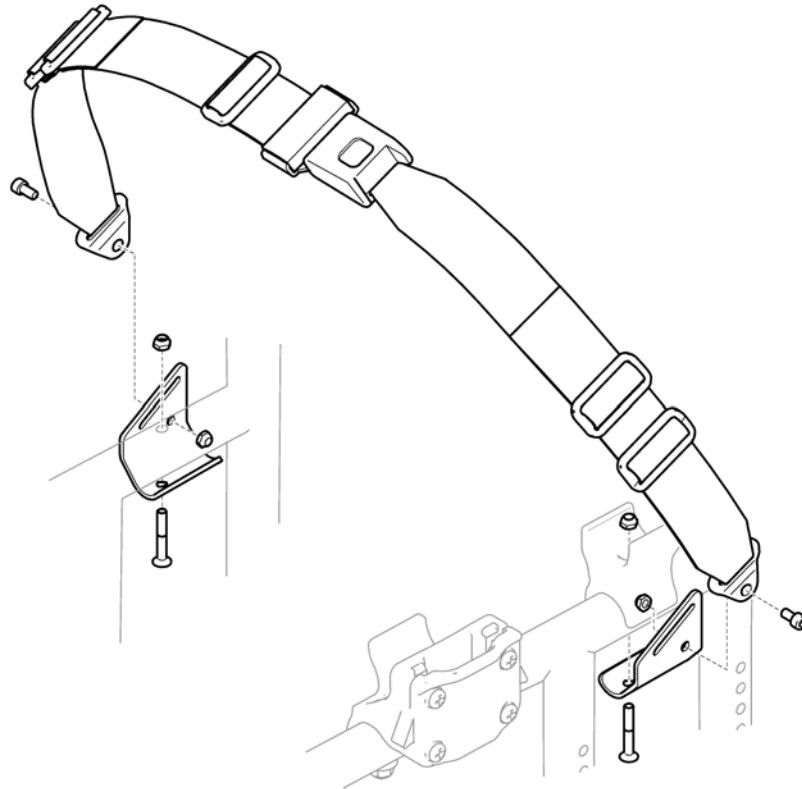

1

1 1543662

SpinX heupgordel cpl ps

1