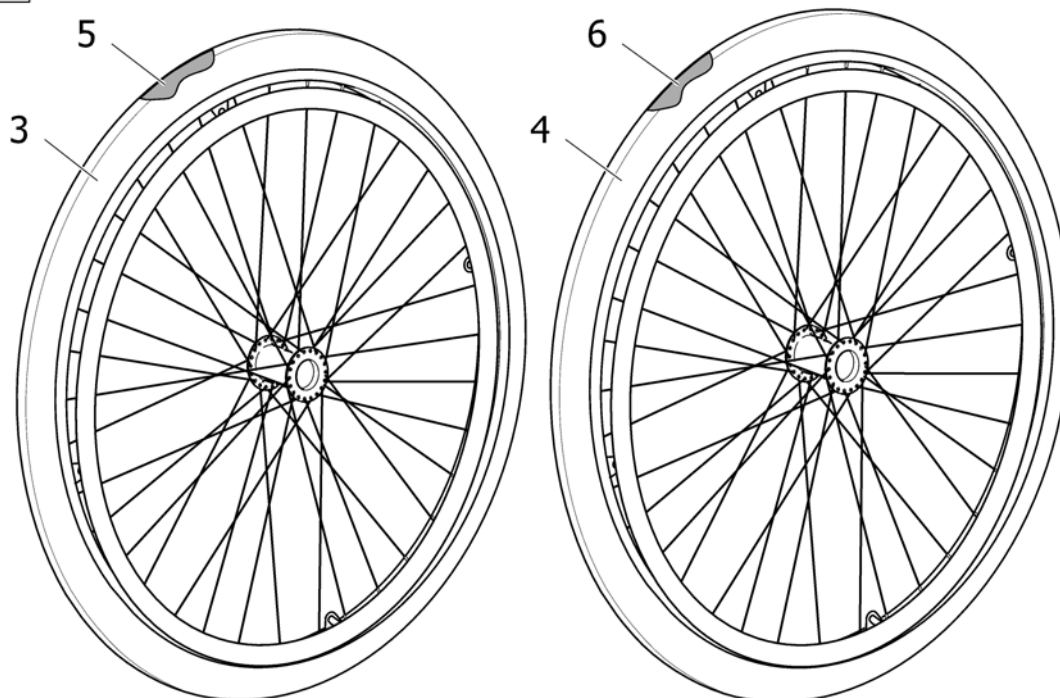

(Wheel 26-25")

25"	1
26"	2

1	1508583	Wiel 25'vis+alu.ex.as Sp/XLT	1
2	1508584	Wiel 26'vis+alu.ex.as Sp/XLT	1
3	1517344	(TYRE 25X1" LOW PROFILE (25-559))	1
4	1517345	Buba 26'vis.ps Rea	1
5	1517346	(TUBE 25X1" CAR VALVE (25-559))	1
6	1517359	Biba 26'ps Rea	1