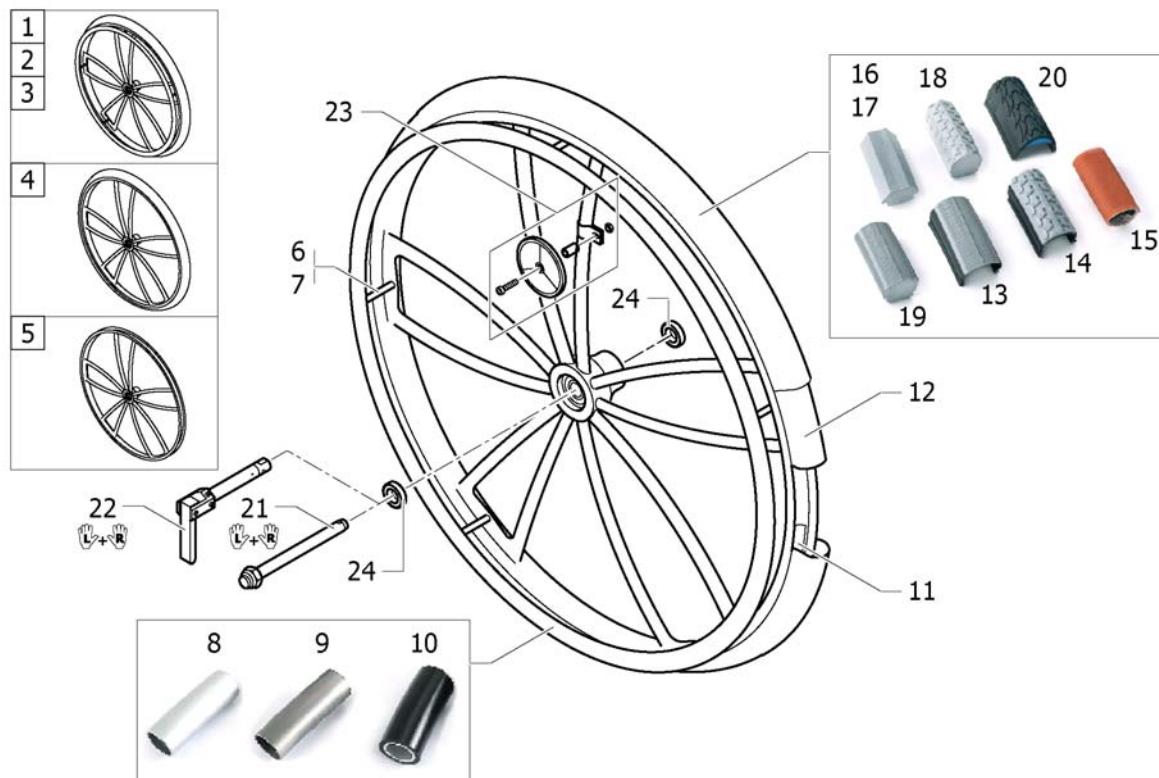

Spider wheel

Pos.	Part number	Description	Valid from → until	Qty
1	904.1201.000	Rear wheel 24", Spiderwheel, handrim alu, tyre light wall		2
2	1416977	Rear wheel 24", Spider wheel, handrim Titan, tyre light wall		2
3	1416978	Rear wheel 24", Spider wheel, handrim Super-Grip, tyre light wall		2
4	1420961	Rear wheel 24", Spiderwheel, without handrim, tyre light wall		2
5	1424944	Rear wheel 24", Spiderwheel without handrim, without tyre		2
6	1418931	Fixation kit handrim for Spider wheel, 3 cm		2
7	1418932	Fixation kit handrim for Spider wheel, 4 cm		2
8	457.1053.000	Handrim 24" Alu for Spider wheel		2
9	1416801	Handrim 24" Titan for Spider Wheel		2
10	1416802	Handrim 24" Super-Grip for Spider wheel		2
11	726.1008.000	Rim protection 24" Large		2
12	727.1002	Inner Tube 24" x 1"		2
13	1424749	Tyre Light wall 24"		2
14	728.1002	Treaded Tyre 24"		2
15	729.1001	Indoor sports tyre 24" / 10 bar		2
16	728.1015	KIK-Type 24", black, fail-safe		2
17	728.1023	KIK-Type 24", grey, fail-safe		2
18	728.1029	Solid tyre 24", profile		2
19	728.1032	Solid tyre 24", light, grey		2
20	1438521	Tyre 24" Marathon Evolution		2
21	1512031	Quick release axles long, pair		1
22	1493755	Tetra clip with quick release axle, pair, long		1
23	1439352	Spoke reflection set for Spider wheel		2
24	1416804	Bearing for Spider wheel		4