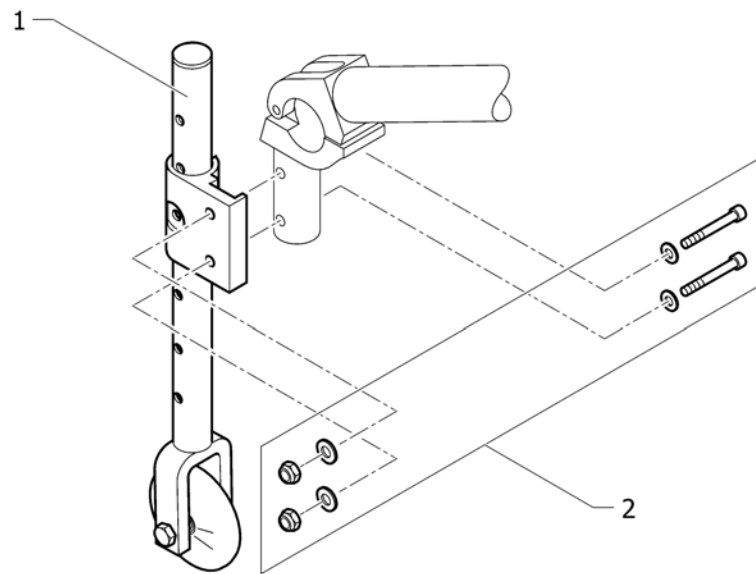

Transit wheels

Pos.	Part number	Description	Valid from → until	Qty
1	1451791	Transit wheels, pair		1
2	1492194	Fixation kit for adaptations		1