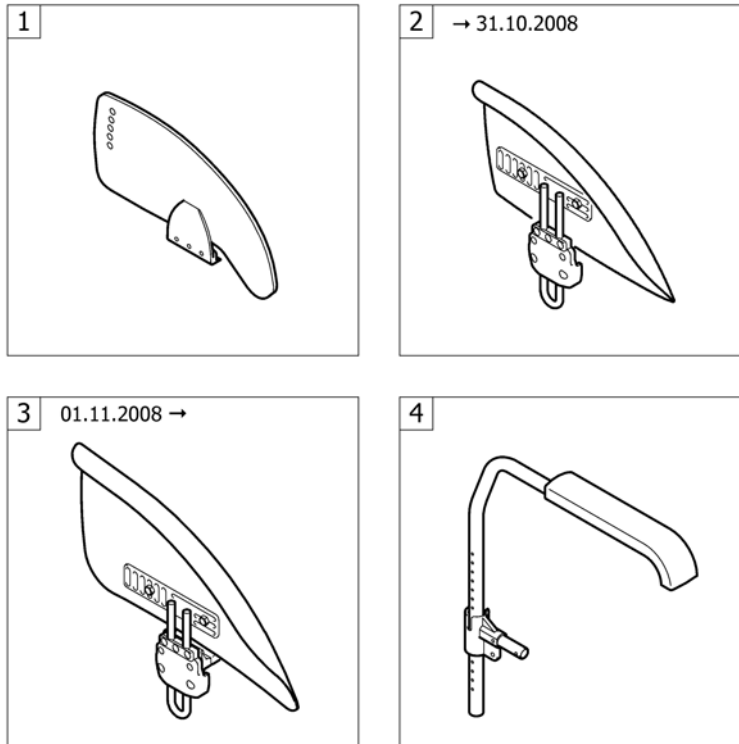

SIDERESTS

Pos.	Part number	Description	Valid from → until	Qty
1	-	Clothes-guards		1
2	-	Mudguards =>31.10.2008	→ 20081031	1
3	-	Mudguards 01.11.2008=>	20081101 →	1
4	-	Tubular armrest		1