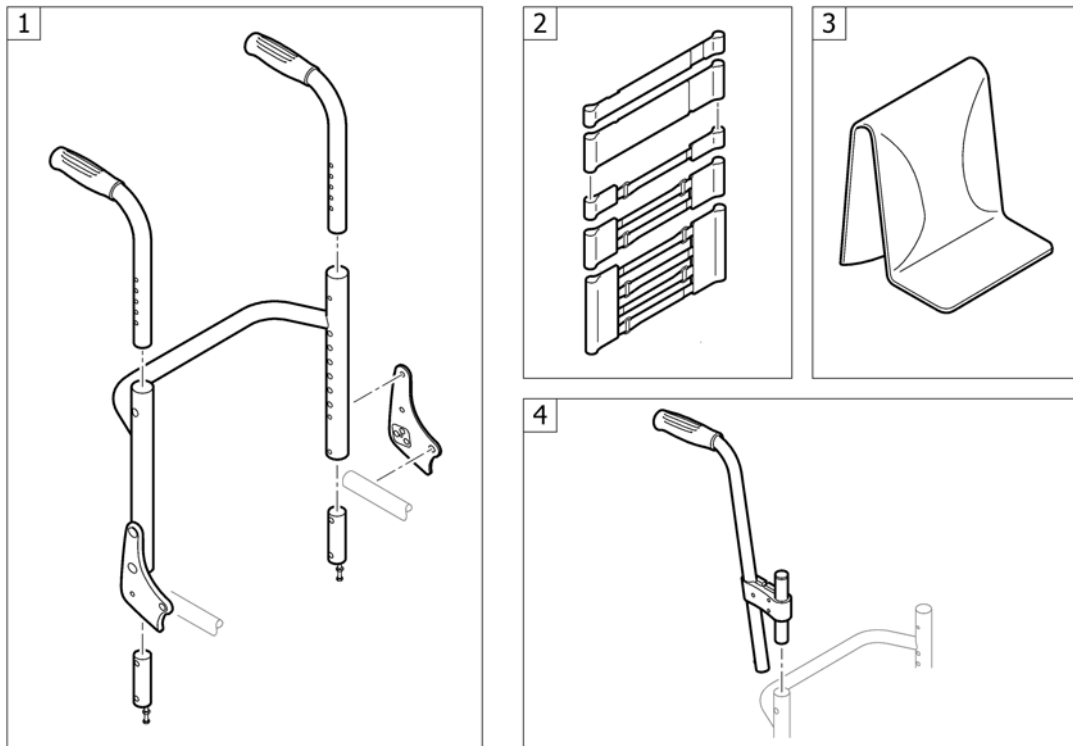

BACKREST

Pos.	Part number	Description	Valid from → until	Qty
1	-	Backrest		1
2	-	Bands to adjustable backrest		1
3	-	Cover to adjustable backrest		1
4	-	Push handles, height adjustable, rear set		1