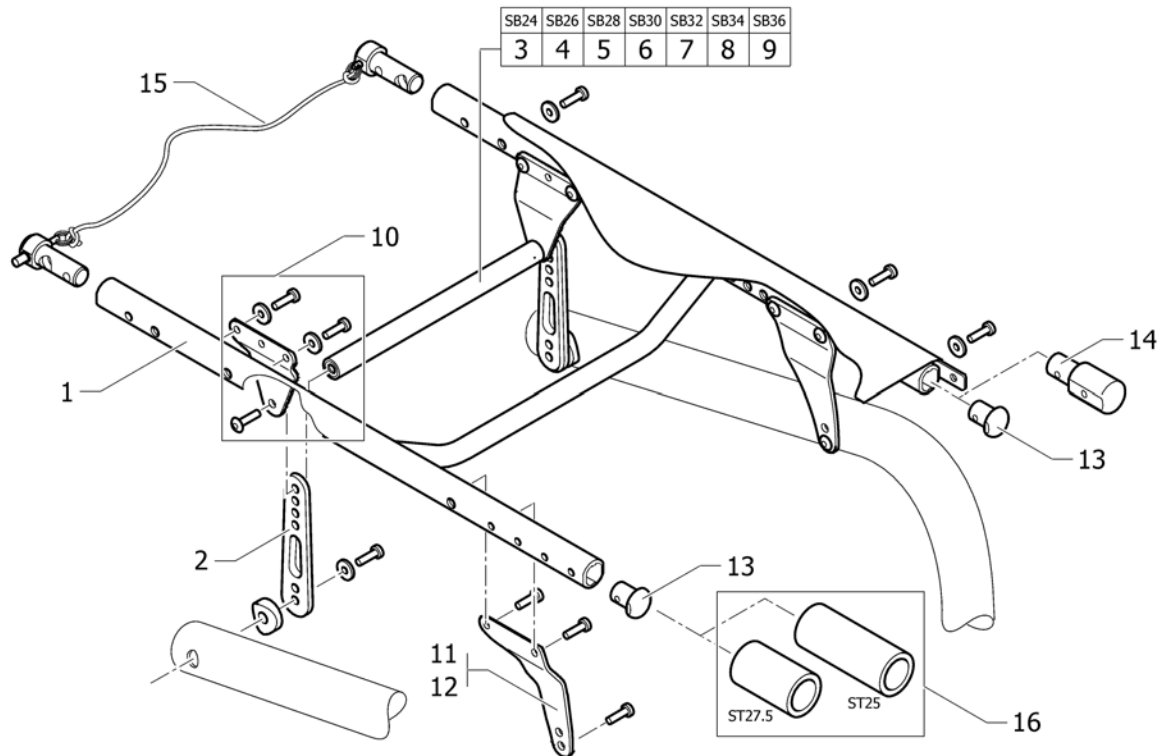

Pos.	Part number	Description	Valid from → until	Qty
1	-	Seat frame, cover standard		1
2	1486528	Seat brace-Set vertical (S, M, L)		1
3	1485733	Seat brace horizontal SB24		1
4	1485734	Seat brace horizontal SB26		1
5	1485735	Seat brace horizontal SB28		1
6	1485736	Seat brace horizontal SB30		1
7	1485737	Seat brace horizontal SB32		1
8	1451842	Seat brace horizontal SB34		1
9	1451843	Seat brace horizontal SB36		1
10	1451921	Hinge bracket-Set Seat Frame, rear		1
11	1486535	Hinge bracket-Set Front Seat Frame S		1
12	1486536	Hinge bracket-Set Front Seat Frame L		1
13	1486539-0004	Seatmodule plug, pair, black anodized		1
13	1486539-0400	Seatmodule plug, pair, techno-anthrazit		1
13	1486539-0401	Seatmodule plug, pair, lemon		1
13	1486539-0402	Seatmodule plug, pair, apricot		1
13	1486539-0403	Seatmodule plug, pair, fashion violett	→ 20070630	1
13	1486539-0404	Seatmodule plug, pair, b-blue		1
13	1486539-0440	Seatmodule plug, pair, comet red	20070101 →	1
13	1485738-0004	Seat extension, pair, black		1
14	1485738-0400	Seat extension, pair, techno-anthracit		1
14	1485738-0401	Seat extension, pair, lemon		1
14	1485738-0402	Seat extension, pair, apricot		1
14	1485738-0403	Seat extension, pair, fashion violett	→ 20070630	1
14	1485738-0404	Seat extension, pair, b-blue		1
14	1485738-0440	Seat extension, pair, comet red	20070101 →	1
15	1486540	Backrest-Bolt Set		1
16	1506103	Protection cover for seat frame		1