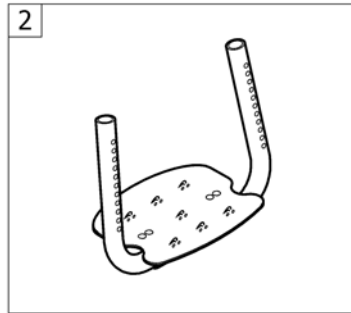

FOOTREST

Pos.	Part number	Description	Valid from → until	Qty
1	-	Footrest standard		1
2	-	Footrest angle adjustable		1
3	-	Footrest retracted		1
4	-	Footrest kit, high mounted		1
5	-	Calf strap		1