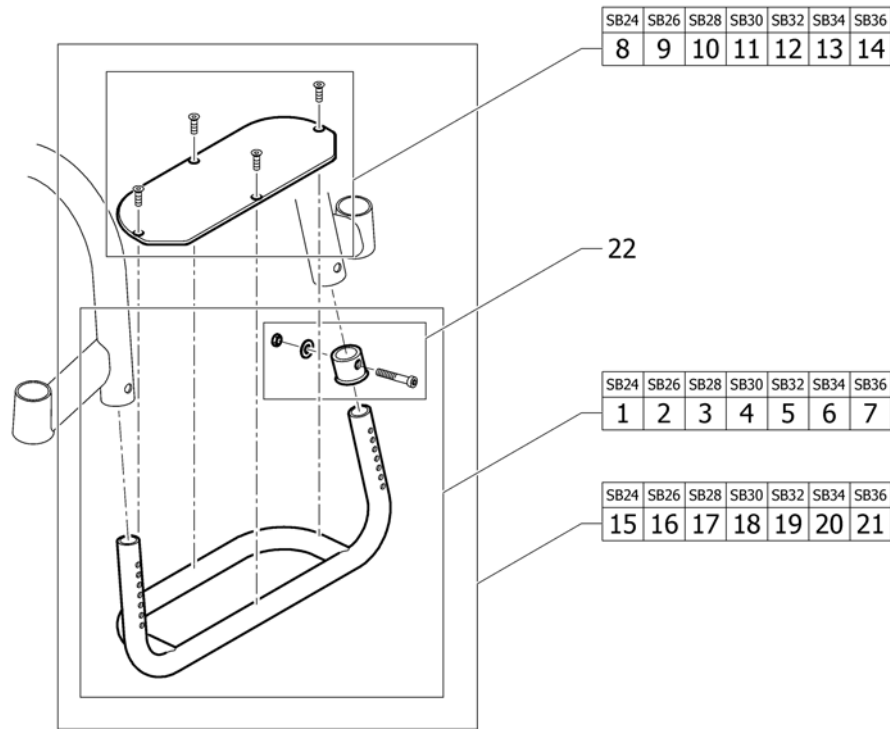

Footrest standard

Pos.	Part number	Description	Valid from → until	Qty
1	1485739	Footrest Alu complete SB24 Junior		1
2	1485740	Footrest Alu complete SB26 Junior		1
3	1485741	Footrest Alu complete SB28 Junior		1
4	1485742	Footrest Alu complete SB30 Junior		1
5	1485743	Footrest Alu complete SB32 Junior		1
6	1485744	Footrest Alu complete SB34 Junior		1
7	1485745	Footrest Alu complete SB36 Junior		1
8	1485746	Plate SB24 for Alu Footrest Junior		1
9	1485747	Plate SB26 for Alu Footrest Junior		1
10	1485748	Plate SB28 for Alu Footrest Junior		1
11	1485749	Plate SB30 for Alu Footrest Junior		1
12	1485750	Plate SB32 for Alu Footrest Junior		1
13	1485751	Plate SB34 for Alu Footrest Junior		1
14	1485752	Plate SB36 for Alu Footrest Junior		1
15	1517810	Footrest Alu with plate complete SB24 Junior		1
16	1517811	Footrest Alu with plate complete SB26 Junior		1
17	1517812	Footrest Alu with plate complete SB28 Junior		1
18	1517813	Footrest Alu with plate complete SB30 Junior		1
19	1517814	Footrest Alu with plate complete SB32 Junior		1
20	1517815	Footrest Alu with plate complete SB34 Junior		1
21	1517816	Footrest Alu with plate complete SB36 Junior		1
22	1451716	Footplate sleeve Alu		1