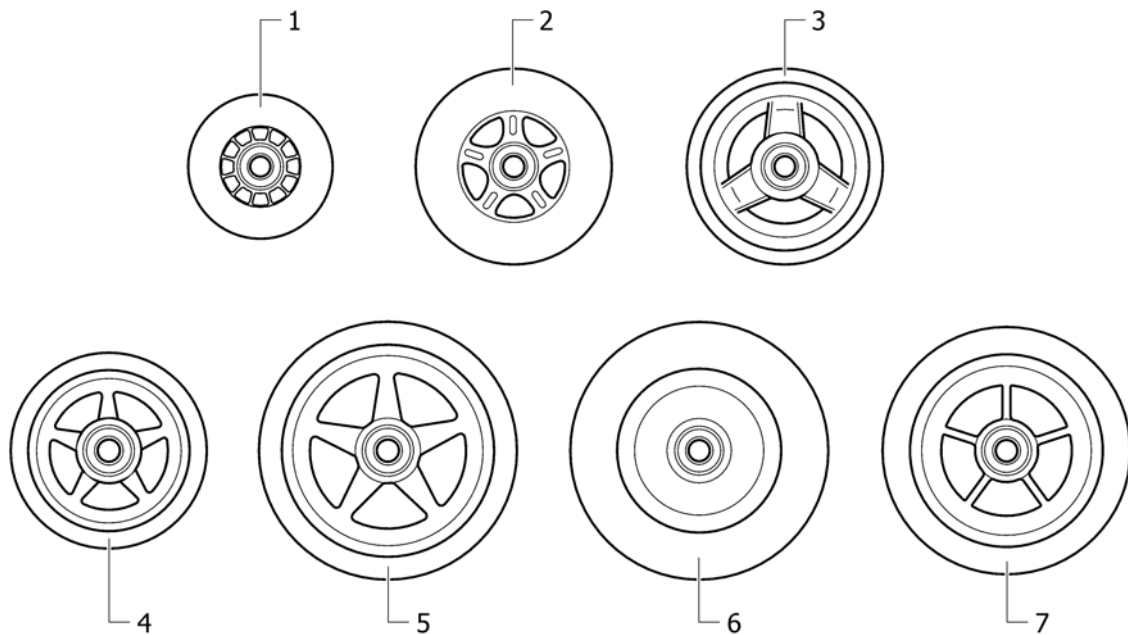

Pos.	Part number	Description	Valid from → until	Qty
1	1513180	3" Sports wheel, transparent <i>Replaces 732.1026</i>		2
2	1513181	4" Skater wheel, transparent <i>Replaces 1416805</i>		2
3	1513182	4" Everyday wheel, 3 spokes <i>Replaces 732.1033</i>		2
4	1513183-0408	4" Starec wheel, glossy black <i>Replaces 1420968-0408</i>		2
4	1513183-0400	4" Starec wheel, techno-anthrazit <i>Replaces 1420968-0400</i>		2
4	1513183-0401	4" Starec wheel, lemon <i>Replaces 1420968-0401</i>		2
4	1513183-0402	4" Starec wheel, apricot <i>Replaces 1420968-0402</i>		2
4	1513183-0403	4" Starec wheel, fashion violett <i>Replaces 1420968-0403</i>	→ 20070630	2
4	1513183-0404	4" Starec wheel, b-blue <i>Replaces 1420968-0404</i>		2
4	1513183-0407	4" Starec wheel, colourless <i>Replaces 1420968-0407</i>		2
4	1513183-0440	4" Starec wheel, comet red <i>Replaces 1420968-0440</i>	20070101 →	2
5	1513187-0408	5" Starec wheel, black <i>Replaces 732.1032.961</i>		2
5	1513187-0400	5" Starec wheel, techno-anthrazit <i>Replaces 732.1032.950</i>		2
5	1513187-0401	5" Starec wheel, lemon <i>Replaces 732.1032.951</i>		2
5	1513187-0402	5" Starec wheel, apricot <i>Replaces 732.1032.954</i>		2
5	1513187-0403	5" Starec wheel, fashion violett <i>Replaces 732.1032.955</i>	→ 20070630	2
5	1513187-0404	5" Starec wheel, b-blue <i>Replaces 732.1032.957</i>		2
5	1513187-0407	5" Starec wheel, colourless <i>Replaces 732.1032.960</i>		2