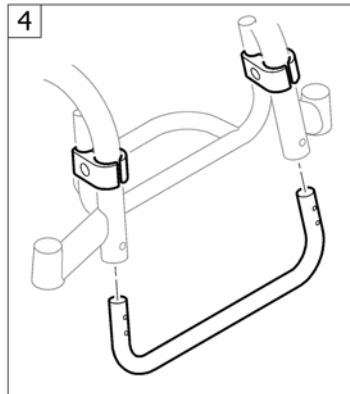

FOOTREST

Pos.	Part number	Description	Valid from → until	Qty
1	-	Footrest standard		1
2	-	Footrest angle adjustable		1
3	-	Footrest retracted		1
4	-	Footrest kit, high mounted		1
5	-	Calf strap		1