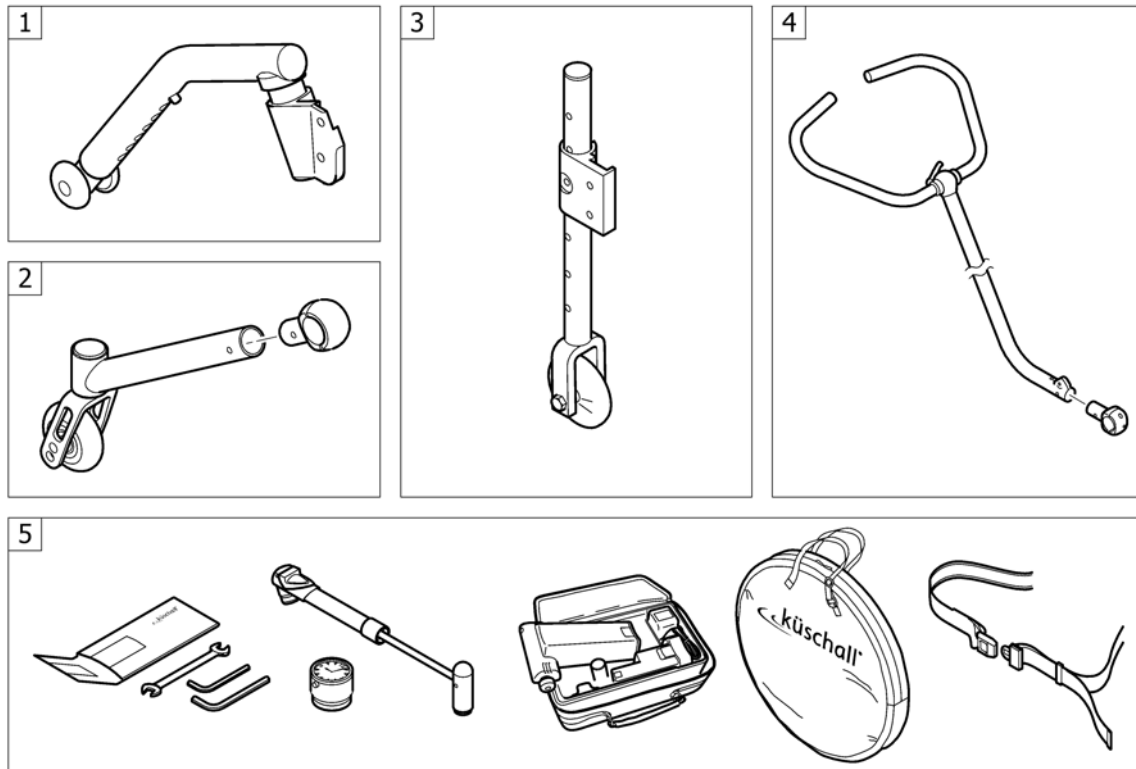

OPTIONS & ACCESSORIES

Pos.	Part number	Description	Valid from → until	Qty
1	-	Antitipper		1
2	-	Active antitipper		1
3	-	Transit wheels		1
4	-	Buggy push handle		1
5	-	Chair accessories		1