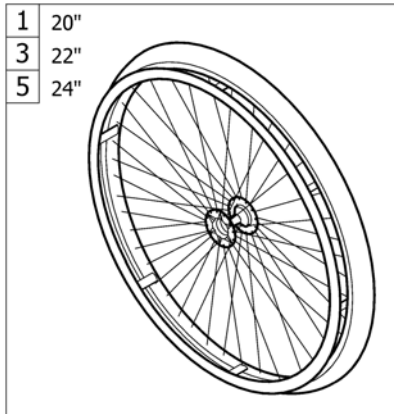

REAR WHEELS

Pos.	Part number	Description	Valid from → until	Qty
1	-	20" Küschall rear wheels complete		1
2	-	20" Küschall rear wheel accessories		1
3	-	22" Küschall rear wheels complete		1
4	-	22" Küschall rear wheel accessories		1
5	-	24" Küschall rear wheels complete		1
6	-	24" Küschall rear wheel accessories		1
7	-	High Performance wheel		1
8	-	Mountainbike wheel		1
9	-	Spider wheel		1
10	-	Spinergy wheel		1