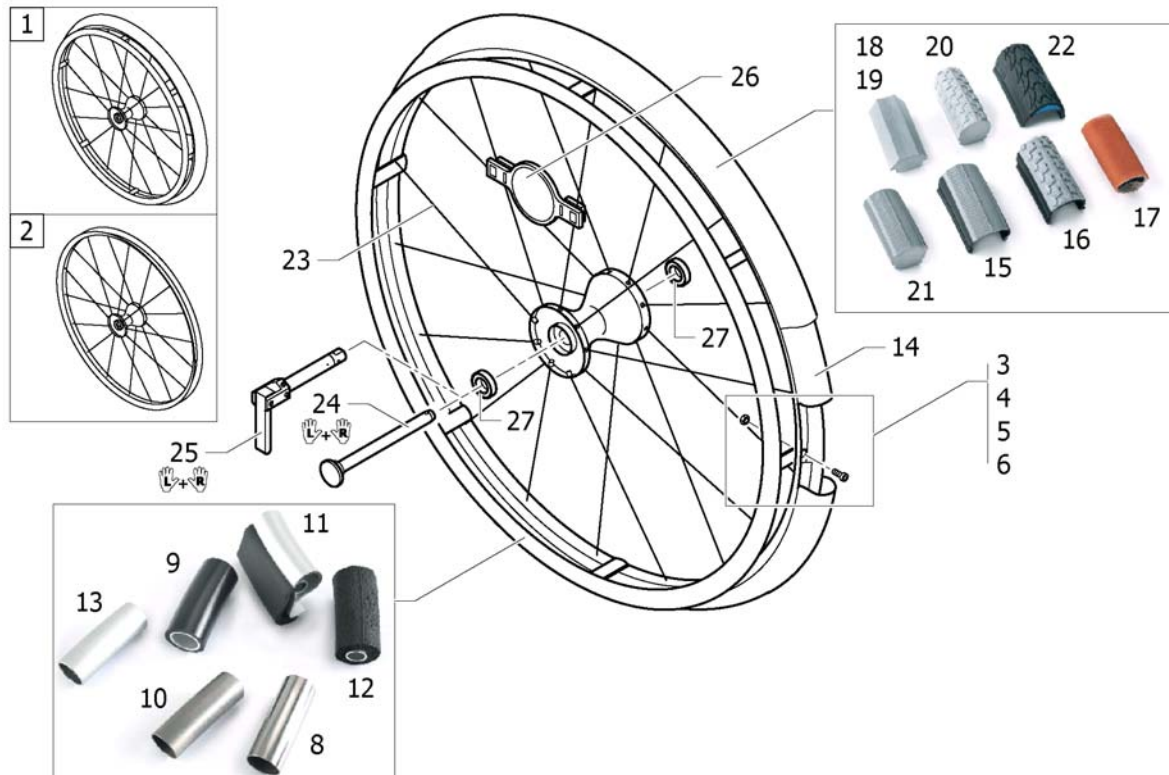

Pos.	Part number	Description	Valid from → until	Qty
1	1485805	Rear wheel 24", Spinergy, handrim Alu, tyre light wall		2
2	1438747	Rear wheel 24", Spinergy, without handrim, without tyre		2
3	1495967	Fixation kit handrim for Spinergy wheel, 3 cm		2
4	1495968	Fixation kit handrim for Spinergy wheel, 4 cm		2
5	1495969	Fixation kit handrim for Spinergy wheel, 3 cm with spokes guard		2
6	1495970	Fixation kit handrim for Spinergy wheel, 4 cm with spokes guard		2
8	457.1009	Handrim 24" steel polished		2
9	457.1017.429	Handrim 24" Super-Grip		2
10	457.1051	Handrim 24" Titanium		2
11	457.1052.000	Handrim 24" Tetra 2000		2
12	905.5002	Handrim 24" Maxgrip		2
13	1432287-0005	Handrim 24" colourless anod. light V2003 <i>Replaces 1432286-0005</i>		2
14	727.1002	Inner Tube 24" x 1"		2
15	1424749	Tyre Light wall 24"		2
16	728.1002	Treaded Tyre 24"		2
17	729.1001	Indoor sports tyre 24" / 10 bar		2
18	728.1015	KIK-Type 24", black, fail-safe		2
19	728.1023	KIK-Type 24", grey, fail-safe		2
20	728.1029	Solid tyre 24", profile		2
21	728.1032	Solid tyre 24", light, grey		2
22	1438521	Tyre 24" Marathon Evolution		2
23	1493648	Spoke for Spinergy wheel 24"		36
24	1507627	Quickrelease axle long with cap for Spinergy wheel, pair		1
25	1512029	Tetra clip with quick release axle, long, for Spinergy wheel, pair		1
26	1451931	Spoke reflection for Spinergy wheel		2