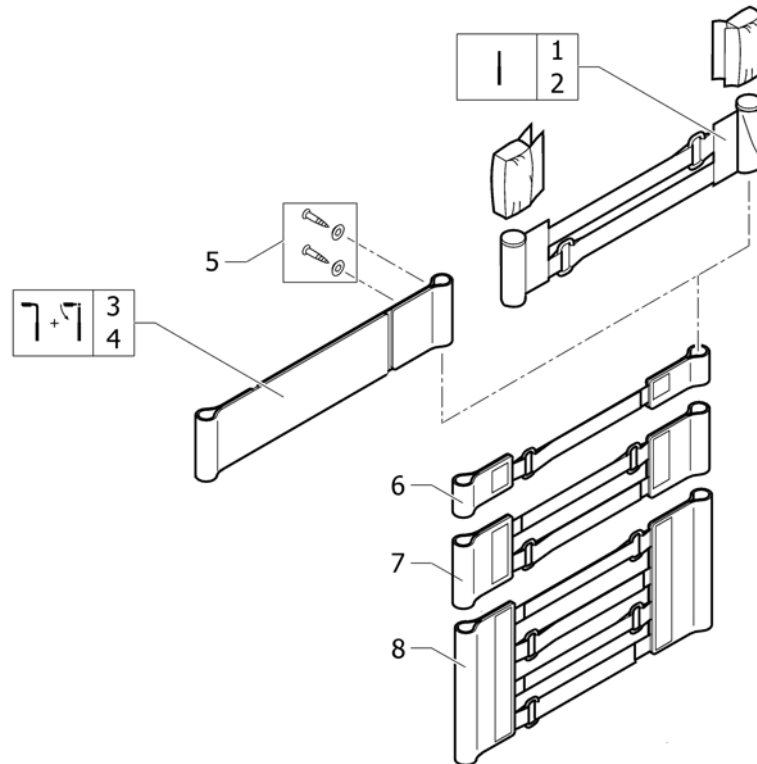

Bands to adjustable backrest

Pos.	Part number	Description	Valid from → until	Qty
1	1513172	Velcro end part, 5 cm <i>Replaces 1416975</i>		1
2	1513173	Velcro end part, 10cm <i>Replaces 1416974</i>		1
3	1513170	Backrest band 2 parts, width: 5cm <i>Replaces 709.1009</i>		1
4	1513171	Backrest band 2 parts, width: 10cm <i>Replaces 709.1018</i>		1
5	1432083	Fixation kit for backrest band		1
6	1513167	Velcro adjustment part with 1 strap, pair <i>Replaces 1439291</i>		1
7	1513168	Velcro adjustment strap with 2 straps, pair <i>Replaces 707.1088</i>		1
8	1513169	Velcro adjustment strap with 4 straps, pair <i>Replaces 707.1087</i>		1