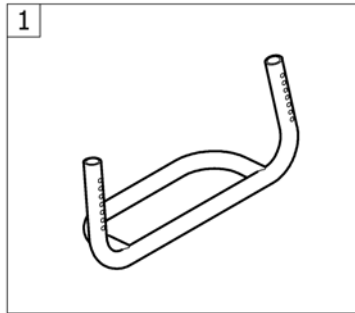

FOOTREST

Pos.	Part number	Description	Valid from → until	Qty
1	-	Footrest standard		1
2	-	Footrest angle adjustable		1
3	-	Footrest retracted		1
4	-	Footrest kit, high mounted		1
5	-	Calf strap		1