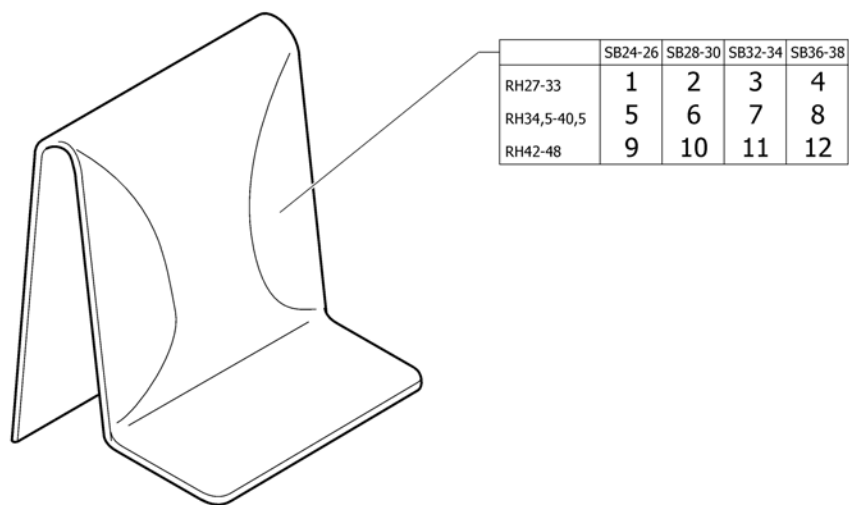

Cover to adjustable backrest

Pos.	Part number	Description	Valid from → until	Qty
1	1512135	Cover to adjustable backrest, SB24-26, short <i>Replaces 1485319</i>		1
2	1512136	Cover to adjustable backrest, SB28-30, short <i>Replaces 1485321</i>		1
3	1512137	Cover to adjustable backrest, SB32-34, short <i>Replaces 1438884</i>		1
4	1512138	Cover to adjustable backrest, SB36-38, short <i>Replaces 1438886</i>		1
5	1512142	Cover to adjustable backrest, SB24-26, medium <i>Replaces 1485324</i>		1
6	1512143	Cover to adjustable backrest, SB28-30, medium <i>Replaces 1485326</i>		1
7	1512144	Cover to adjustable backrest, SB32-34, medium <i>Replaces 1432010</i>		1
8	1512145	Cover to adjustable backrest, SB36-38, medium <i>Replaces 1432012</i>		1
9	1512149	Cover to adjustable backrest, SB24-26, long <i>Replaces 1485614</i>		1
10	1512150	Cover to adjustable backrest, SB28-30, long <i>Replaces 1485616</i>		1
11	1512151	Cover to adjustable backrest, SB32-34, long <i>Replaces 1432016</i>		1
12	1512152	Cover to adjustable backrest, SB36-38, long <i>Replaces 1432018</i>		1