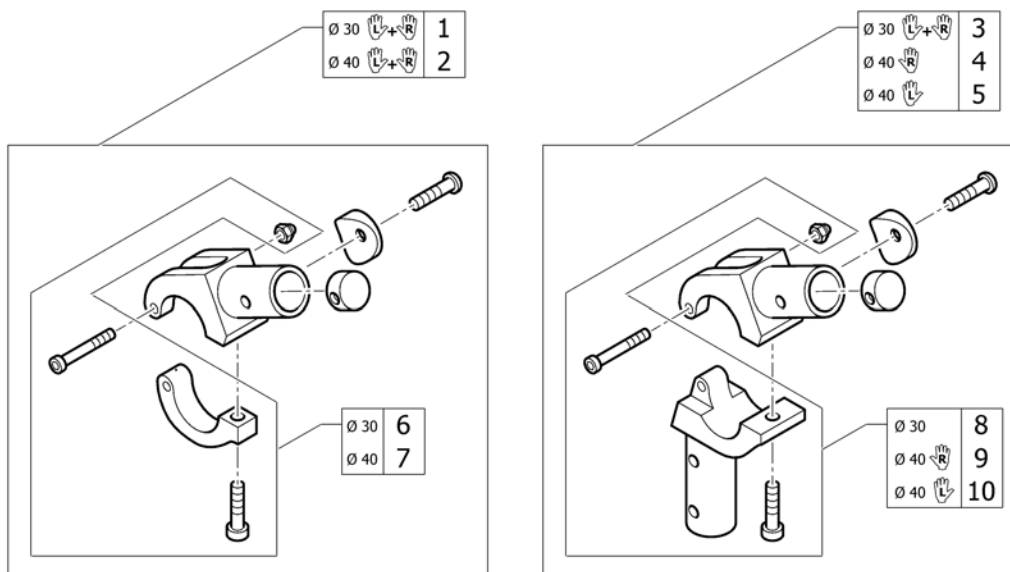

Axle holder

Pos.	Part number	Description	Valid from → until	Qty
1	1487954	Axle holder complete Ø30, pair		1
2	1487955	Axle holder complete Ø40, pair		1
3	1451738	Axle holder for adaptations Ø30, pair		1
4	1451739	Axle holder for adaptations Ø40, right		1
5	1451740	Axle holder for adaptations Ø40, left		1
6	1487956	Axle holder latch Ø30		2
7	1487957	Axle holder latch Ø40		2
8	1487958	Axle holder latch for Adaptations, Ø30		2
9	1487959	Axle holder latch for Adaptations right, Ø40		1
10	1487960	Axle holder latch for Adaptations left, Ø40		1