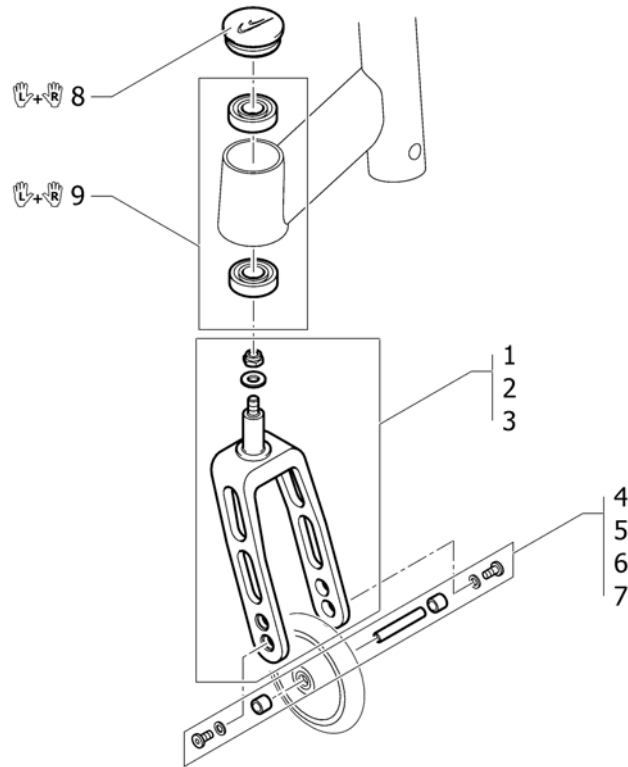

Front forks standard

Pos.	Part number	Description	Valid from → until	Qty
1	1432004-0004	Front fork 5" with bolt, black anodized		2
1	1432004-0400	Front fork 5" with bolt, techno-anthrazit		2
1	1432004-0401	Front fork 5" with bolt, lemon		2
1	1432004-0402	Front fork 5" with bolt, apricot		2
1	1432004-0403	Front fork 5" with bolt, fashion violett	→ 20070630	2
1	1432004-0404	Front fork 5" with bolt, b-blue		2
1	1432004-0440	Front fork 5" with bolt, comet red	20070101 →	2
2	1432005-0004	Front fork 6" with bolt, black anodized		2
2	1432005-0400	Front fork 6" with bolt, techno-anthrazit		2
2	1432005-0401	Front fork 6" with bolt, lemon		2
2	1432005-0402	Front fork 6" with bolt, apricot		2
2	1432005-0403	Front fork 6" with bolt, fashion violett	→ 20070630	2
2	1432005-0404	Front fork 6" with bolt, b-blue		2
2	1432005-0440	Front fork 6" with bolt, comet red	20070101 →	2
3	1432006-0004	Front fork 8" with bolt, black anodized		2
3	1432006-0400	Front fork 8" with bolt, techno-anthrazit		2
3	1432006-0401	Front fork 8" with bolt, lemon		2
3	1432006-0402	Front fork 8" with bolt, apricot		2
3	1432006-0403	Front fork 8" with bolt, fashion violett	→ 20070630	2
3	1432006-0404	Front fork 8" with bolt, b-blue		2
3	1432006-0440	Front fork 8" with bolt, comet red	20070101 →	2
4	1420972	Axle set complete Starec/Skater wheel		2
5	1420973	Axle set complete 4" sports wheel		2
6	1420974	Axle set complete 5"/6" sports wheel		2
7	1420975	Axle set complete 5" soft roll wheel		2
8	1487961-0004	Bearing block cap pair, black anodized		1
8	1487961-0400	Bearing block cap pair, techno-anthrazit		1
8	1487961-0401	Bearing block cap pair, lemon		1
8	1487961-0402	Bearing block cap pair, apricot		1
8	1487961-0403	Bearing block cap pair, fashion violett	→ 20070630	1
8	1487961-0404	Bearing block cap pair, b-blue		1