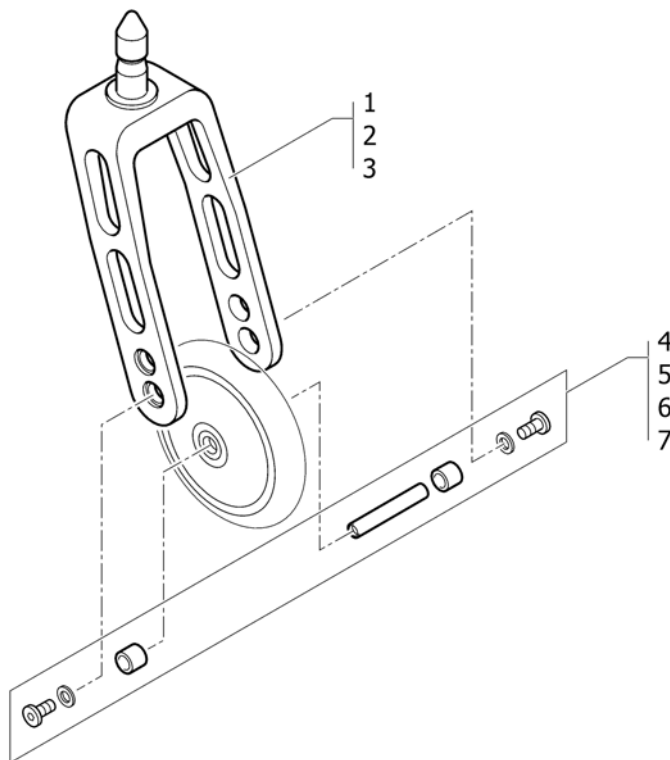

Front forks quick release

Pos.	Part number	Description	Valid from → until	Qty
1	1486025-0004	Front fork 5", quick release, complete K05, black anodized		2
1	1486025-0400	Front fork 5", quick release, complete K05, techno-anthrazit		2
1	1486025-0401	Front fork 5", quick release, complete K05, lemon		2
1	1486025-0402	Front fork 5", quick release, complete K05, apricot		2
1	1486025-0403	Front fork 5", quick release, complete K05, fashion violett	→ 20070630	2
1	1486025-0404	Front fork 5", quick release, complete K05, b-blue		2
1	1486025-0440	Front fork 5", quick release, complete, comet red	20070101 →	2
2	1486026-0004	Front fork 6", quick release, complete K05, black anodized		2
2	1486026-0400	Front fork 6", quick release, complete K05, techno-anthrazit		2
2	1486026-0401	Front fork 6", quick release, complete K05, lemon		2
2	1486026-0402	Front fork 6", quick release, complete K05, apricot		2
2	1486026-0403	Front fork 6", quick release, complete K05, fashion violett	→ 20070630	2
2	1486026-0404	Front fork 6", quick release, complete K05, b-blue		2
2	1486026-0440	Front fork 6", quick release, complete, comet red	20070101 →	2
3	1486027-0004	Front fork 8", quick release, complete K05, black anodized		2
3	1486027-0400	Front fork 8", quick release, complete K05, techno-anthrazit		2
3	1486027-0401	Front fork 8", quick release, complete K05, lemon		2
3	1486027-0402	Front fork 8", quick release, complete K05, apricot		2
3	1486027-0403	Front fork 8", quick release, complete K05, fashion violett	→ 20070630	2
3	1486027-0404	Front fork 8", quick release, complete K05, b-blue		2
3	1486027-0440	Front fork 8", quick release, complete, comet red	20070101 →	2
4	1420972	Axle set complete Starec/Skater wheel		2
5	1420973	Axle set complete 4" sports wheel		2
6	1420974	Axle set complete 5"/6" sports wheel		2
7	1420975	Axle set complete 5" soft roll wheel		2