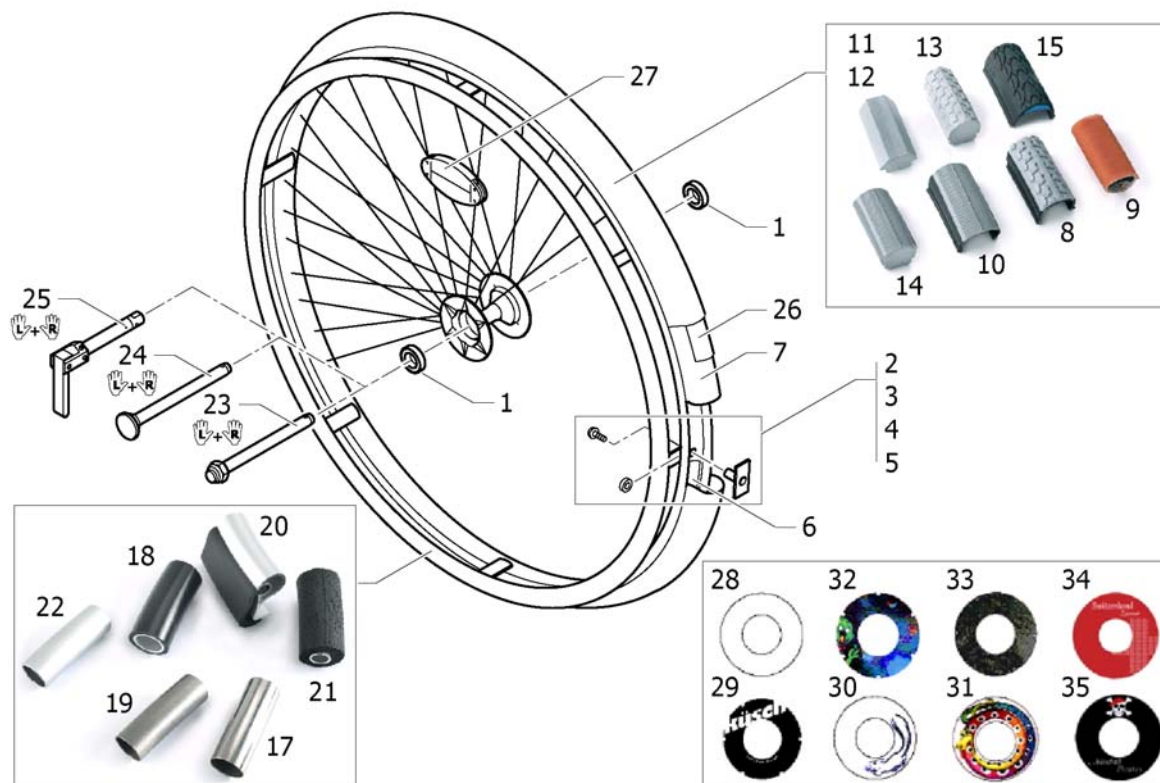

24" Küschall rear wheel accessories

Pos.	Part number	Description	Valid from → until	Qty
1	270.1003	R8-2RS 1/2"/1.1/8"x5/16"		4
2	1495958	Fixation kit handrim, 3 cm		2
3	1495959	Fixation kit handrim, 4 cm		2
4	1495960	Fixation kit handrim, 3 cm with spokes guard		2
5	1495961	Fixation kit handrim, 4 cm with spokes guard		2
6	726.1008.000	Rim protection 24" Large		2
7	727.1002	Inner Tube 24" x 1"		2
8	728.1002	Treaded Tyre 24"		2
9	729.1001	Indoor sports tyre 24" / 10 bar		2
10	1424749	Tyre Light wall 24"		2
11	728.1015	KIK-Type 24", black, fail-safe		2
12	728.1023	KIK-Type 24", grey, fail-safe		2
13	728.1029	Solid tyre 24", profile		2
14	728.1032	Solid tyre 24", light, grey		2
15	1438521	Tyre 24" Marathon Evolution		2
17	457.1009	Handrim 24" steel polished		2
18	457.1017.429	Handrim 24" Super-Grip		2
19	457.1051	Handrim 24" Titanium		2
20	457.1052.000	Handrim 24" Tetra 2000		2
21	905.5002	Handrim 24" Maxgrip		2
22	1432287-0005	Handrim 24" colourless anod. light V2003 <i>Replaces 1432286-0005</i>		2
23	1512031	Quick release axles long, pair		1
24	1509137-0407	Quick release axles long with cap, pair, colourless	20080101 →	1
24	1509137-0400	Quick release axles long with cap, pair, tecno anthracite	20080101 →	1
24	1509137-0401	Quick release axles long with cap, pair, lemon	20080101 →	1
24	1509137-0402	Quick release axles long with cap, pair, apricot	20080101 →	1
24	1509137-0404	Quick release axles long with cap, pair, b-blue	20080101 →	1
24	1509137-0440	Quick release axles long with cap, pair, comet red	20080101 →	1
25	1493755	Tetra clip with quick release axle, pair, long		1
26	1424917	Rear wheel inset anti-flat for 20,22,24,26" tyre		2
27	220.1033	Spokereflection		2