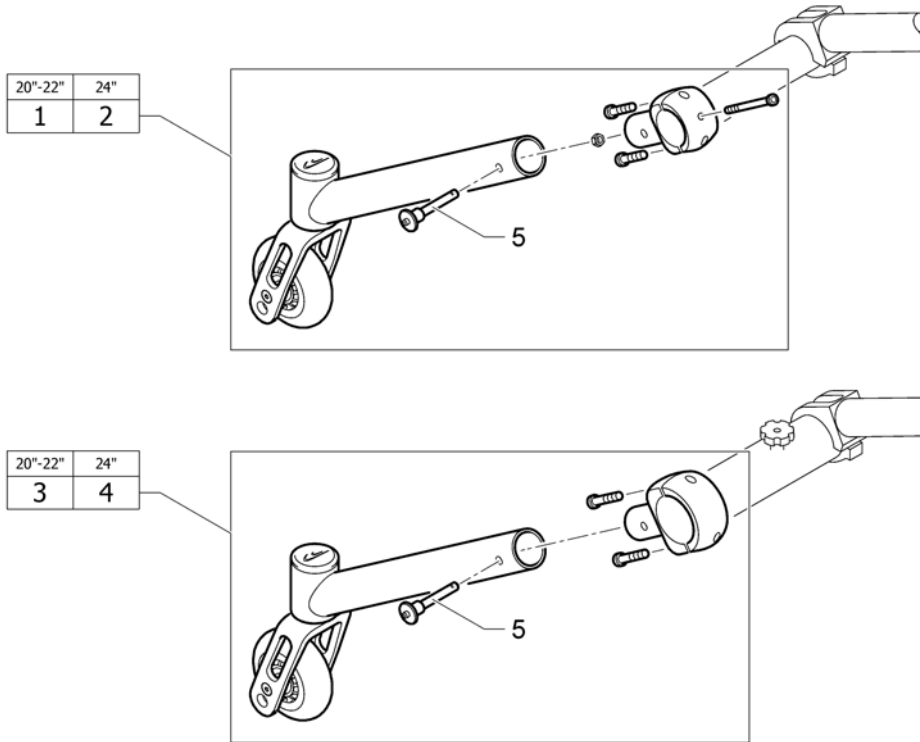

**OPTIONS & ACCESSORIES**

Pos.	Part number	Description	Valid from → until	Qty
1	-	Antitipper		1
2	-	Active antitipper		1
3	-	Transit wheels		1
4	-	Buggy push handle		1
5	-	Chair accessories		1

# Antitipper

Pos.	Part number	Description	Valid from → until	Qty
1	1488928	Antitipper short right complete		1
2	1488927	Antitipper short left complete		1
3	1492194	Fixation kit for adaptations		1

Pos.	Part number	Description	Valid from → until	Qty
1	1517871	Active Antitipper, for standard axle Ø30 for 20" and 22" wheels		1
2	1517873	Active Antitipper, for standard axle Ø30 for 24" and 25" wheels <i>Replaces 906.1029</i>		1
3	1517872	Active Antitipper, for Vario-Ax Ø40 for 20" and 22" wheels		1
4	1517874	Active Antitipper, for Vario-Ax Ø40 for 24" and 25" wheels <i>Replaces 906.1030</i>		1
5	1517877	Quickpin fixture <i>Replaces 907.1125</i>		1