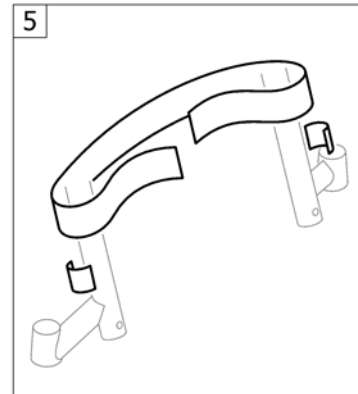

FOOTREST

Pos.	Part number	Description	Valid from → until	Qty
1	-	Footrest standard		1
2	-	Footrest angle adjustable		1
3	-	Footrest retracted		1
4	-	Footrest kit, high mounted		1
5	-	Calf strap		1