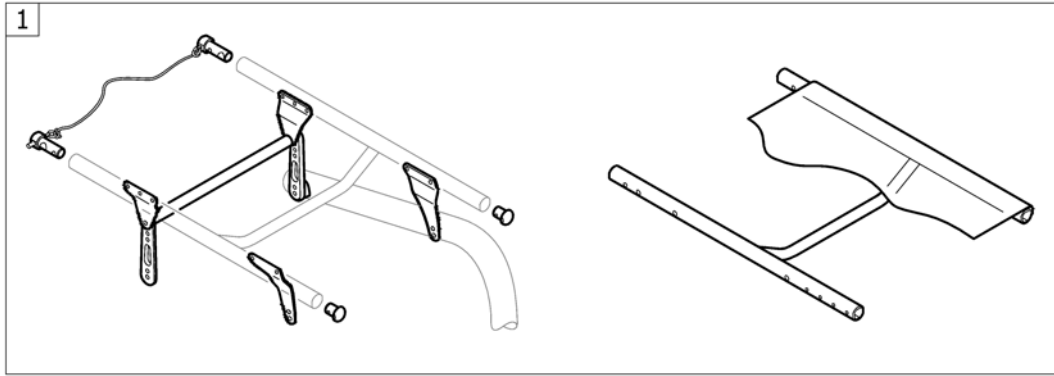

SEAT

Pos.	Part number	Description	Valid from → until	Qty
1	-	Seat module		1
2	-	Seat cushion		1