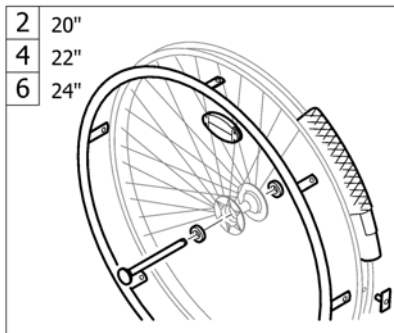

REAR WHEELS

Pos.	Part number	Description	Valid from → until	Qty
1	-	20" Küschall rear wheels complete		1
2	-	20" Küschall rear wheel accessories		1
3	-	22" Küschall rear wheels complete		1
4	-	22" Küschall rear wheel accessories		1
5	-	24" Küschall rear wheels complete		1
6	-	24" Küschall rear wheel accessories		1
7	-	High Performance wheel		1
8	-	Mountainbike wheel		1
9	-	Spider wheel		1
10	-	Spinergy wheel		1