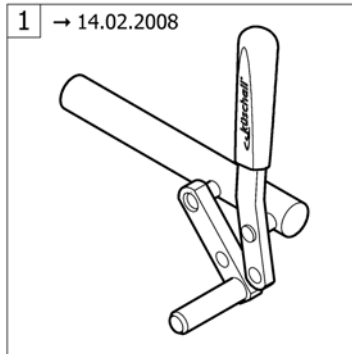

BRAKES

Pos.	Part number	Description	Valid from → until	Qty
1	-	Brakes =>14.02.2008	→ 20080214	1
2	-	Brakes 15.02.2008=>		1