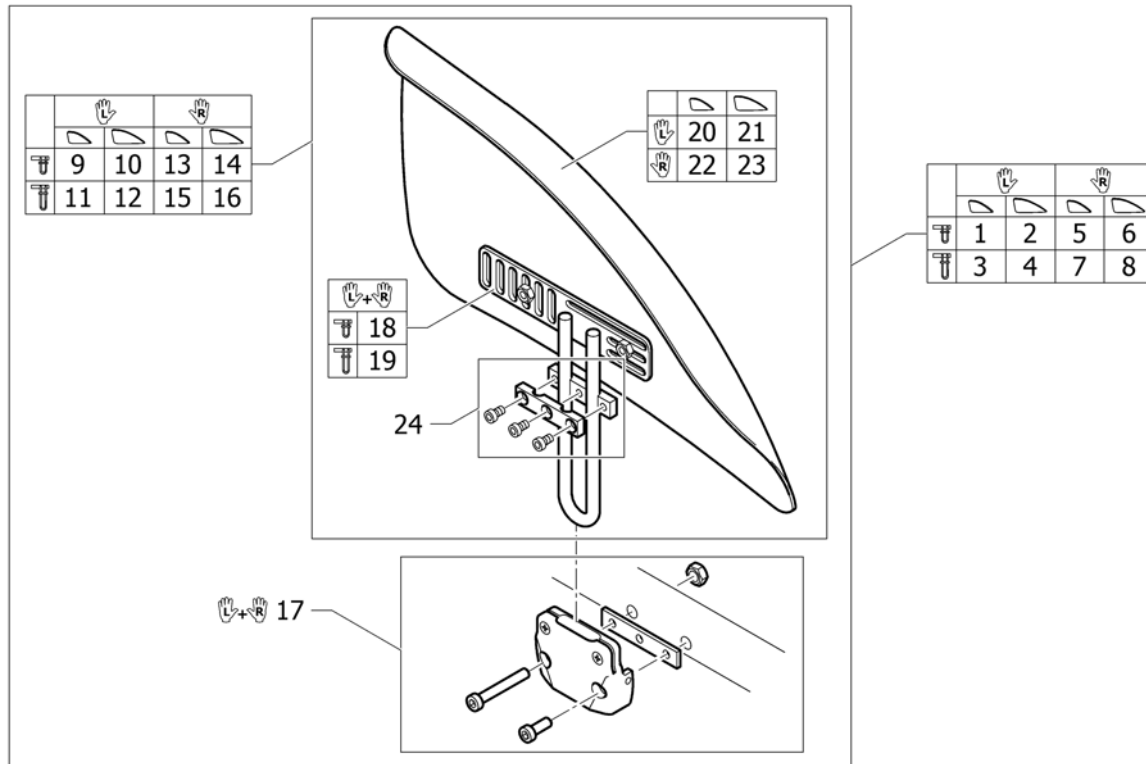

Mudguards 01.11.2008=>

Pos.	Part number	Description	Valid from → until	Qty
1	1529308	Mudguard Carbon left M short complete	20081101 →	1
2	1529309	Mudguard Carbon left L short complete	20081101 →	1
3	1529312	Mudguard Carbon left M long complete	20081101 →	1
4	1529313	Mudguard Carbon left L long complete	20081101 →	1
5	1529310	Mudguard Carbon right M short complete	20081101 →	1
6	1529311	Mudguard Carbon right L short complete	20081101 →	1
7	1529314	Mudguard Carbon right M long complete	20081101 →	1
8	1529315	Mudguard Carbon right L long complete	20081101 →	1
9	1529300	Mudguard Carbon left M short	20081101 →	1
10	1529301	Mudguard Carbon left L short	20081101 →	1
11	1529304	Mudguard Carbon left M long	20081101 →	1
12	1529305	Mudguard Carbon left L long	20081101 →	1
13	1529302	Mudguard Carbon right M short	20081101 →	1
14	1529303	Mudguard Carbon right L short	20081101 →	1
15	1529306	Mudguard Carbon right M long	20081101 →	1
16	1529307	Mudguard Carbon right L long	20081101 →	1
17	1451727	Fixationset mudguard frame		1
18	1451728	Mudguard holder short, pair		1
19	1488459	Mudguard holder long, pair		1
20	1510275	Mudguard Carbon left M	20081101 →	1
21	1510277	Mudguard Carbon left L	20081101 →	1
22	1510276	Mudguard Carbon right M	20081101 →	1
23	1510278	Mudguard Carbon right L	20081101 →	1
24	1437465	Siderests height clamp kit, pair		1