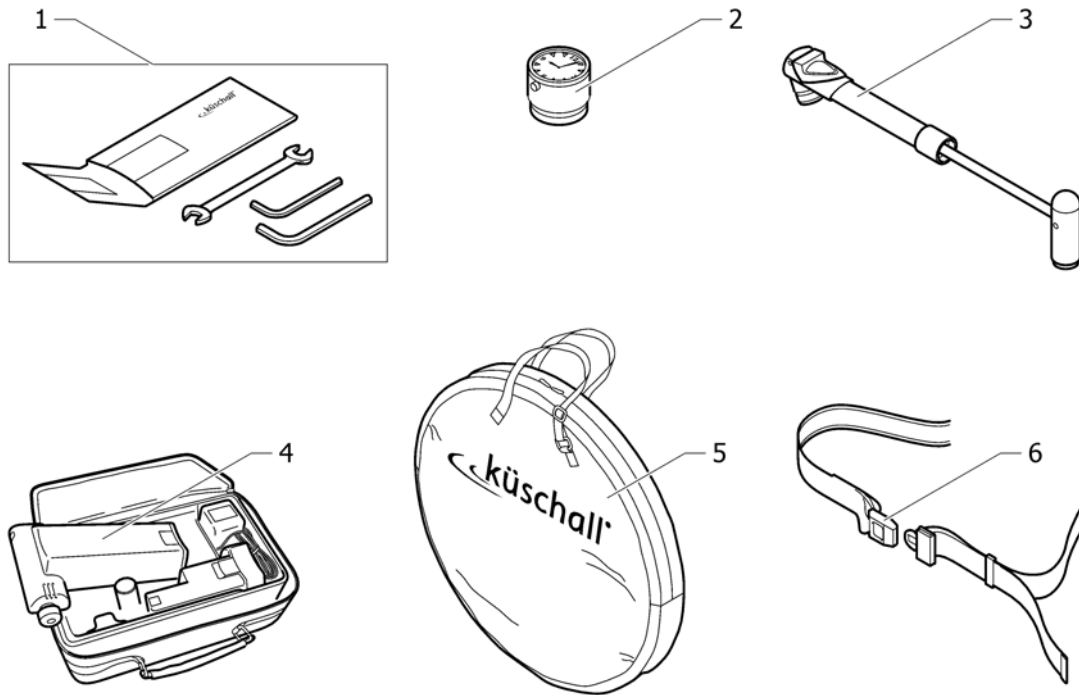

Chair accessories

Pos.	Part number	Description	Valid from → until	Qty
1	1518285	Tool Kit <i>Replaces 800.1013</i>		1
2	1517925	Küschall watch		1
3	1517924	Air pump <i>Replaces 801.1004</i>		1
4	1518286	Air man <i>Replaces 801.1006.000</i>		1
5	1518287	Wheel bag 24" - 26" <i>Replaces 1420922</i>		1
6	1518288	Seat belt		1