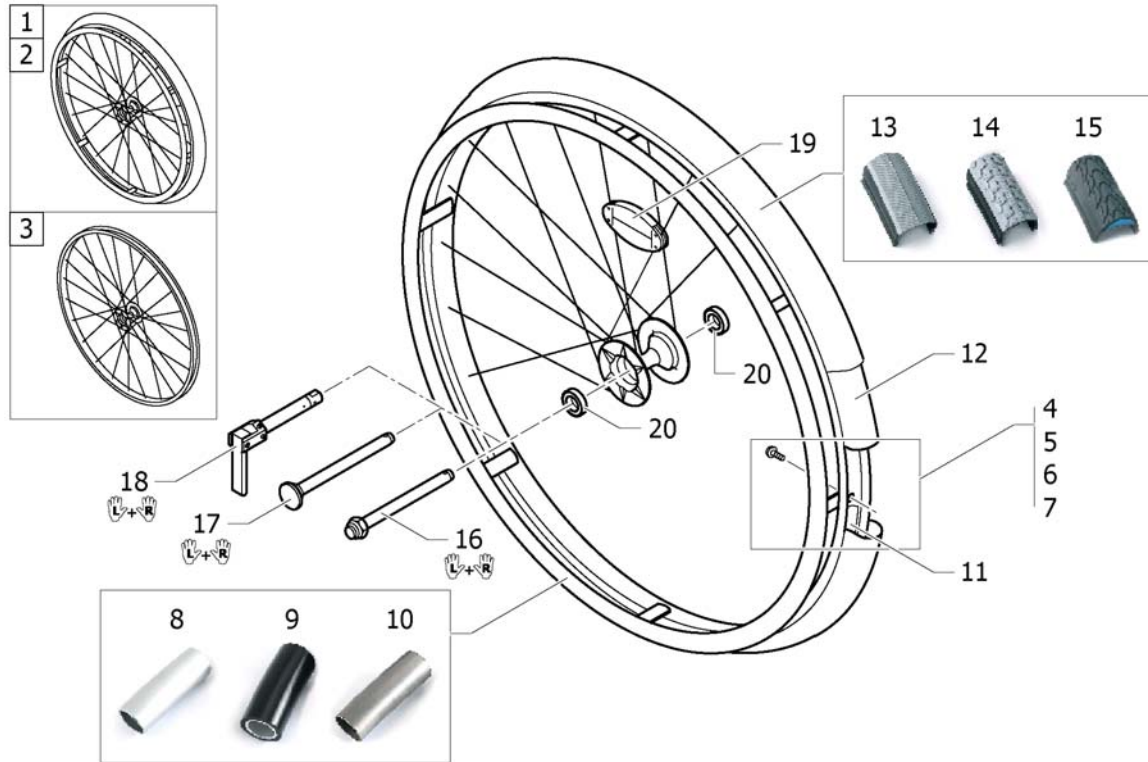

High Performance wheel

Pos.	Part number	Description	Valid from → until	Qty
1	1420958	Wheel 24", High Performance, colourless, handrim alu, tyre light wall		2
1	1420958-0400	Wheel 24", High Performance, techno-anthracite, handrim alu, tyre light		2
1	1420958-0401	Wheel 24", High Performance, lemon, handrim alu, tyre light wall		2
1	1420958-0402	Wheel 24", High Performance, apricot, handrim alu, tyre light wall		2
1	1420958-0404	Wheel 24", High Performance, b-blue, handrim alu, tyre light wall		2
1	1420958-0440	Wheel 24", High Performance, comet red, handrim alu, tyre light wall		2
2	1527046	Wheel 24", High Performance, colourless, handrim alu, tyre Marathon Evolution		2
2	1527046-0400	Wheel 24", High Performance, techno-anthracite, handrim alu, tyre Marathon Evolution		2
2	1527046-0401	Wheel 24", High Performance, lemon, handrim alu, tyre Marathon Evolution		2
2	1527046-0402	Wheel 24", High Performance, apricot, handrim alu, tyre Marathon Evolution		2
2	1527046-0404	Wheel 24", High Performance, b-blue, handrim alu, tyre Marathon Evolution		2
2	1527046-0440	Wheel 24", High Performance, comet red, handrim alu, tyre Marathon Evolution		2
3	1517723-0407	Wheel 24", High Performance, colourless, without handrim, without tyre		2
3	1517723-0400	Wheel 24", High Performance, techno-anthracite, without handrim, without tyre		2
3	1517723-0401	Wheel 24", High Performance, lemon, without handrim, without tyre		2
3	1517723-0402	Wheel 24", High Performance, apricot, without handrim, without tyre		2
3	1517723-0404	Wheel 24", High Performance, b-blue, without handrim, without tyre		2
3	1517723-0440	Wheel 24", High Performance, comet red, without handrim, without tyre		2
4	1496019	Fixation kit handrim for High Performance wheel, 3 cm		2
5	1496020	Fixation kit handrim for High Performance wheel, 4 cm		2
6	1497110	Fixation kit handrim for High Performance wheel, 3 cm with spokes guard		2
7	1497111	Fixation kit handrim for High Performance wheel, 4 cm with spokes guard		2
8	1432287-0005	Handrim 24" colourless anod. light V2003		2
9	457.1017.429	Handrim 24" Super-Grip		2
10	457.1051	Handrim 24" Titanium		2
11	1495962	Rim Protection for High Performance / Spinergy wheel		2