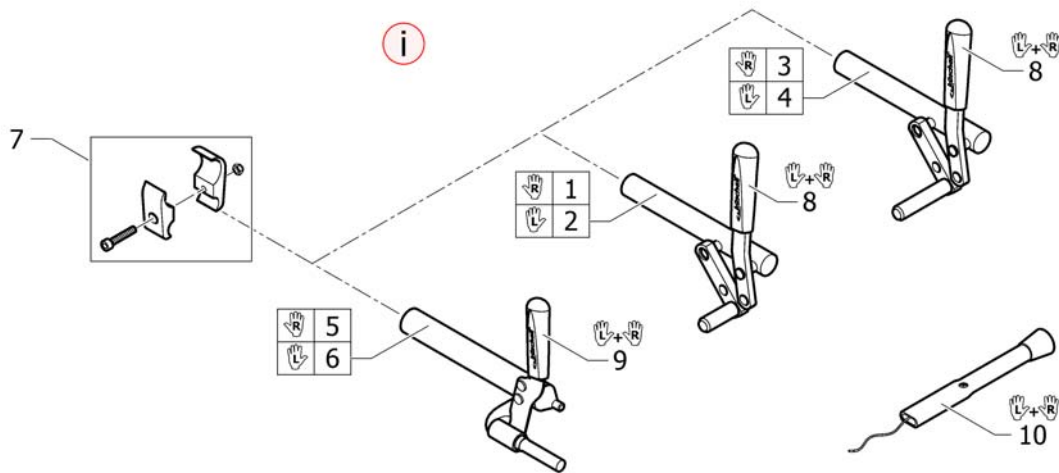

Pos.	Part number	Description	Valid from → until	Qty
i	-	Old design: Solid, plain brake holder without knurling		0
1	1438663	Brake, bent lever, right		1
2	1438664	Brake, bent lever, left		1
3	1488179	Brake, lever bent, long shoe, right		1
4	1488180	Brake, lever bent, long shoe, left		1
5	1438665	Performance brake right		1
6	1438666	Performance brake left		1
7	1513176	Clamping piece to brake, set <i>Replaces 901.1075</i>		2
8	1513177	Brake handle standard, pair <i>Replaces 1432056</i>		1
9	1513178	Brake handle for performance brake, pair <i>Replaces 1432055</i>		1
10	1513179	Brake lever extension, pair <i>Replaces 901.1095</i>		1