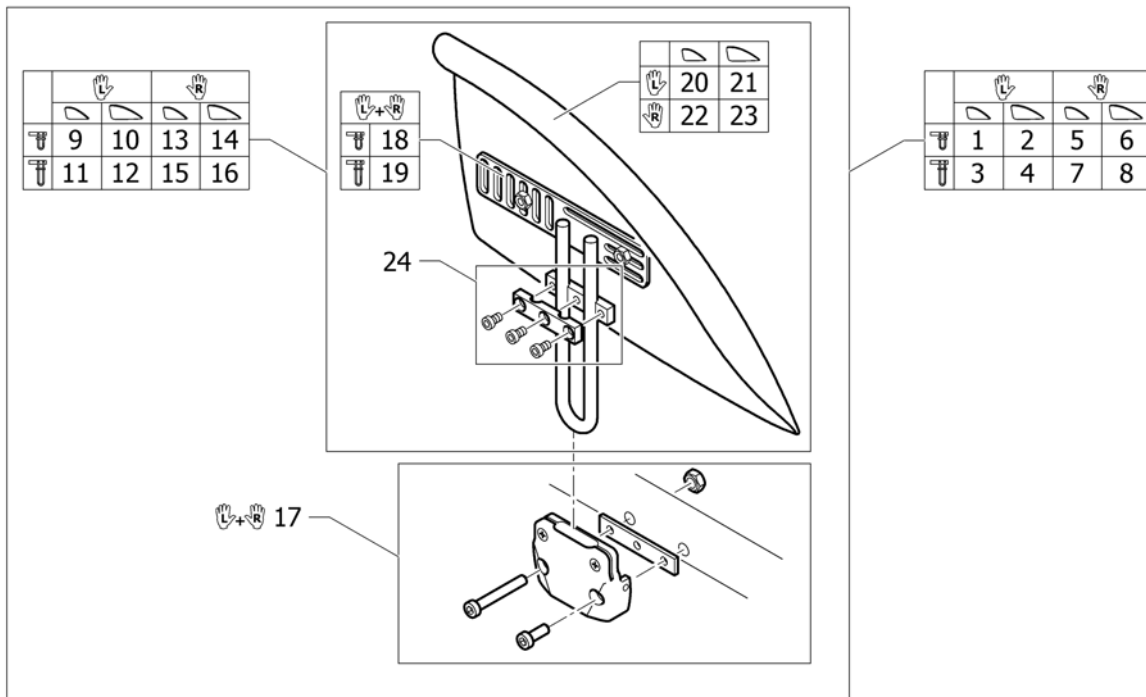

Mudguards =>31.10.2008

Pos.	Part number	Description	Valid from → until	Qty
1	1488460	Mudguard Carbon left M short complete	→ 20081031	1
2	1488461	Mudguard Carbon left L short complete	→ 20081031	1
3	1488464	Mudguard Carbon left M long complete	→ 20081031	1
4	1488465	Mudguard Carbon left L long complete	→ 20081031	1
5	1488462	Mudguard Carbon right M short complete	→ 20081031	1
6	1488463	Mudguard Carbon right L short complete	→ 20081031	1
7	1488873	Mudguard Carbon right M long complete	→ 20081031	1
8	1488728	Mudguard Carbon right L long complete	→ 20081031	1
9	1451723	Mudguard Carbon left M short	→ 20081031	1
10	1451724	Mudguard Carbon left L short	→ 20081031	1
11	1488729	Mudguard Carbon left M long	→ 20081031	1
12	1488730	Mudguard Carbon left L long	→ 20081031	1
13	1451725	Mudguard Carbon right M short	→ 20081031	1
14	1451726	Mudguard Carbon right L short	→ 20081031	1
15	1488731	Mudguard Carbon right M long	→ 20081031	1
16	1488732	Mudguard Carbon right L long	→ 20081031	1
17	1451727	Fixationset mudguard frame		1
18	1451728	Mudguard holder short, pair		1
19	1488459	Mudguard holder long, pair		1
20	1451749	Mudguard Carbon left M	→ 20081031	1
21	1451750	Mudguard Carbon left L	→ 20081031	1
22	1451751	Mudguard Carbon right M	→ 20081031	1
23	1451752	Mudguard Carbon right L	→ 20081031	1
24	1437465	Siderests height clamp kit, pair		1