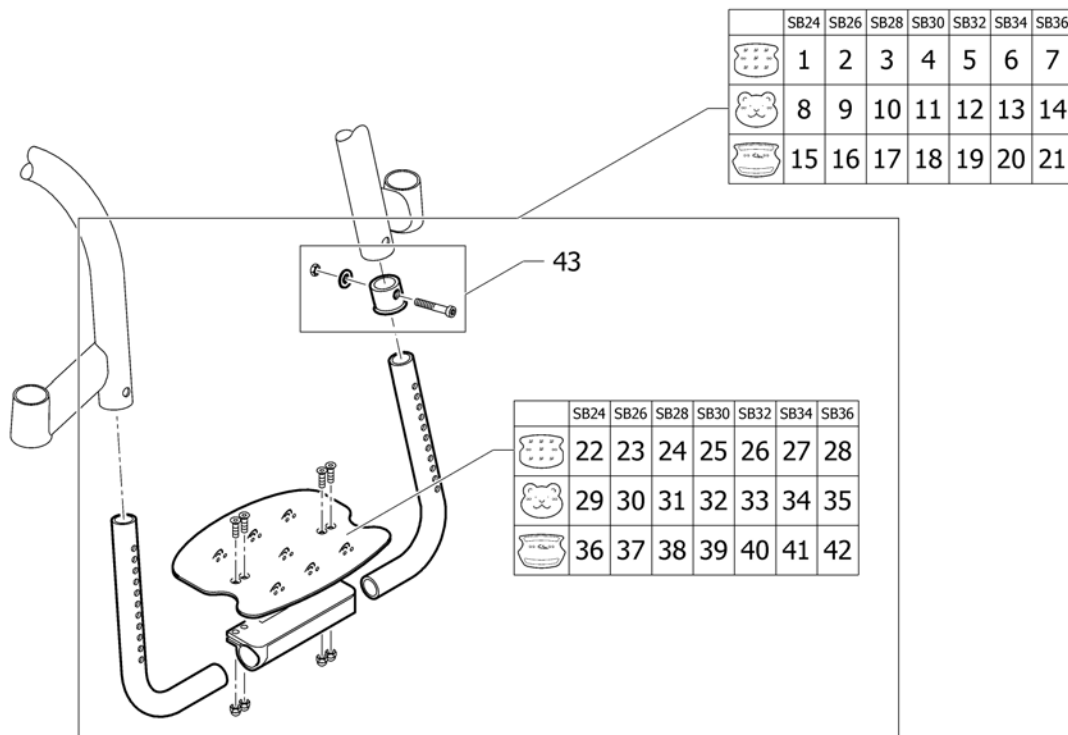

Footrest angle adjustable

Pos.	Part number	Description	Valid from → until	Qty
1	1486035	Footrest smiley SB24 complete		1
2	1487925	Footrest smiley SB26 complete		1
3	1487926	Footrest smiley SB28 complete		1
4	1487927	Footrest smiley SB30 complete		1
5	1487928	Footrest smiley SB32 complete		1
6	1487929	Footrest smiley SB34 complete		1
7	1487930	Footrest smiley SB36 complete		1
8	1486028	Footrest SB24 Teddy Bear complete		1
9	1486029	Footrest SB26 Teddy Bear complete		1
10	1486030	Footrest SB28 Teddy Bear complete		1
11	1486031	Footrest SB30 Teddy Bear complete		1
12	1486032	Footrest SB32 Teddy Bear complete		1
13	1486033	Footrest SB34 Teddy Bear complete		1
14	1486034	Footrest SB36 Teddy Bear complete		1
15	1487931	Footrest Carbon SB24 complete		1
16	1487932	Footrest Carbon SB26 complete		1
17	1487933	Footrest Carbon SB28 complete		1
18	1487934	Footrest Carbon SB30 complete		1
19	1487935	Footrest Carbon SB32 complete		1
20	1487936	Footrest Carbon SB34 complete		1
21	1487937	Footrest Carbon SB36 complete		1
22	1485760	Plate smiley SB24		1
23	1485761	Plate smiley SB26		1
24	1485762	Plate smiley SB28		1
25	1485763	Plate smiley SB30		1
26	1485764	Plate smiley SB32		1
27	1485765	Plate smiley SB34		1
28	1485766	Plate smiley SB36		1
29	1485753	Plate SB24 Teddy bear		1
30	1485754	Plate SB26 Teddy bear		1
31	1485755	Plate SB28 Teddy bear		1