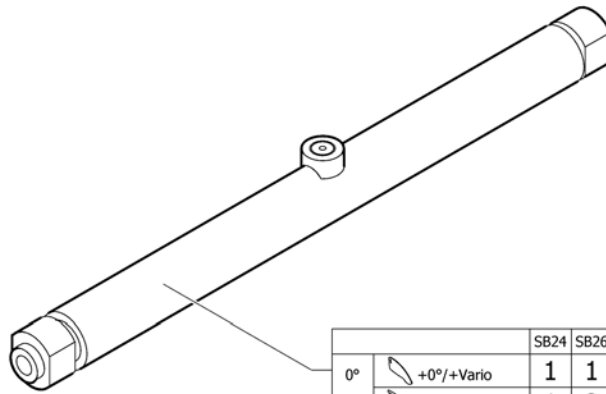

Axle tube standard

		SB24	SB26	SB28	SB30	SB32	SB34	SB36
0°	+0°/+Vario	1	1	2	3	4	5	6
	+0°/+3°/+Vario	1	2	3	4	5	6	7
3°	+0°/+3°/+Vario	8	8	9	10	11	12	13
	+6°	9	9	10	11	12	13	14
6°	+3°/+6°	15	15	16	17	18	19	20
	+9°	16	16	17	18	19	20	21
9°	+6°/+9°	22	22	23	24	25	26	27

Pos.	Part number	Description	Valid from → until	Qty
1	1507507	Axle tube Aluminium 0° complete, 218mm <i>Replaces 1416810</i>		1
2	1507508	Axle tube Aluminium 0° complete, 238mm <i>Replaces 1487990</i>		1
3	1507509	Axle tube Aluminium 0° complete, 258mm <i>Replaces 1487991</i>		1
4	1507510	Axle tube Aluminium 0° complete, 278mm <i>Replaces 1416822</i>		1
5	1507511	Axle tube Aluminium 0° complete, 298mm <i>Replaces 1487992</i>		1
6	1507512	Axle tube Aluminium 0° complete, 318mm <i>Replaces 1487993</i>		1
7	1507513	Axle tube Aluminium 0° complete, 338mm <i>Replaces 1416834</i>		1
8	1507522	Axle tube Aluminium 3° complete, 244mm <i>Replaces 1416811</i>		1
9	1507523	Axle tube Aluminium 3° complete, 264mm <i>Replaces 1420809</i>		1
10	1507524	Axle tube Aluminium 3° complete, 284mm <i>Replaces 1487994</i>		1
11	1507525	Axle tube Aluminium 3° complete, 304mm <i>Replaces 1416823</i>		1
12	1507526	Axle tube Aluminium 3° complete, 324mm <i>Replaces 1420817</i>		1
13	1507527	Axle tube Aluminium 3° complete, 344mm <i>Replaces 1438710</i>		1
14	1507528	Axle tube Aluminium 3° complete, 364mm <i>Replaces 1416835</i>		1
15	1507536	Axle tube Aluminium 6° complete, 274mm <i>Replaces 1416812</i>		1
16	1507537	Axle tube Aluminium 6° complete, 294mm <i>Replaces 1420810</i>		1
17	1507538	Axle tube Aluminium 6° complete, 314mm <i>Replaces 1487995</i>		1
18	1507539	Axle tube Aluminium 6° complete, 334mm <i>Replaces 1416824</i>		1