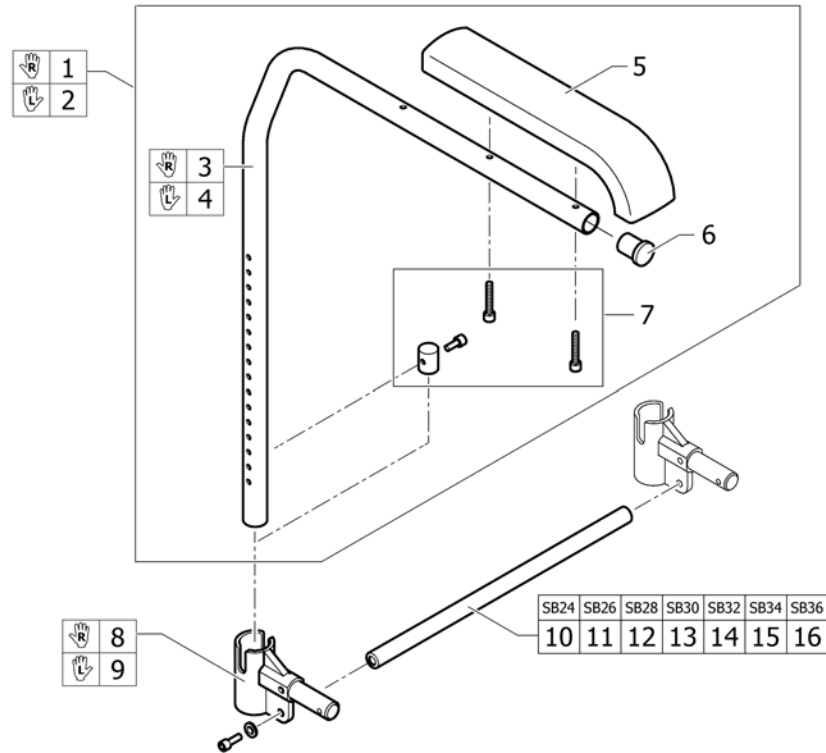

Tubular armrest

Pos.	Part number	Description	Valid from → until	Qty
1	913.1012	Armrest with standard cushion, right		1
2	913.1013	Armrest, with standard cushion, left		1
3	456.1111.956	Armrest tube, right		1
4	456.1112.956	Armrest tube, left		1
5	702.1004	Standard cushion, bent		1
6	220.1013	Tube plug Ø24mm		1
7	1451729	Boltset Armrest		1
8	1451730	Armrest adapter right incl. Fixation and cord		1
9	1451731	Armrest adapter left incl. Fixation and cord		1
10	1486017	Connection tube for armrest SB24		1
11	1486018	Connection tube for armrest SB26		1
12	1486019	Connection tube for armrest SB28		1
13	1486020	Connection tube for armrest SB30		1
14	1486021	Connection tube for armrest SB32		1
15	1451732	Connection tube for armrest SB34		1
16	1451733	Connection tube for armrest SB36		1