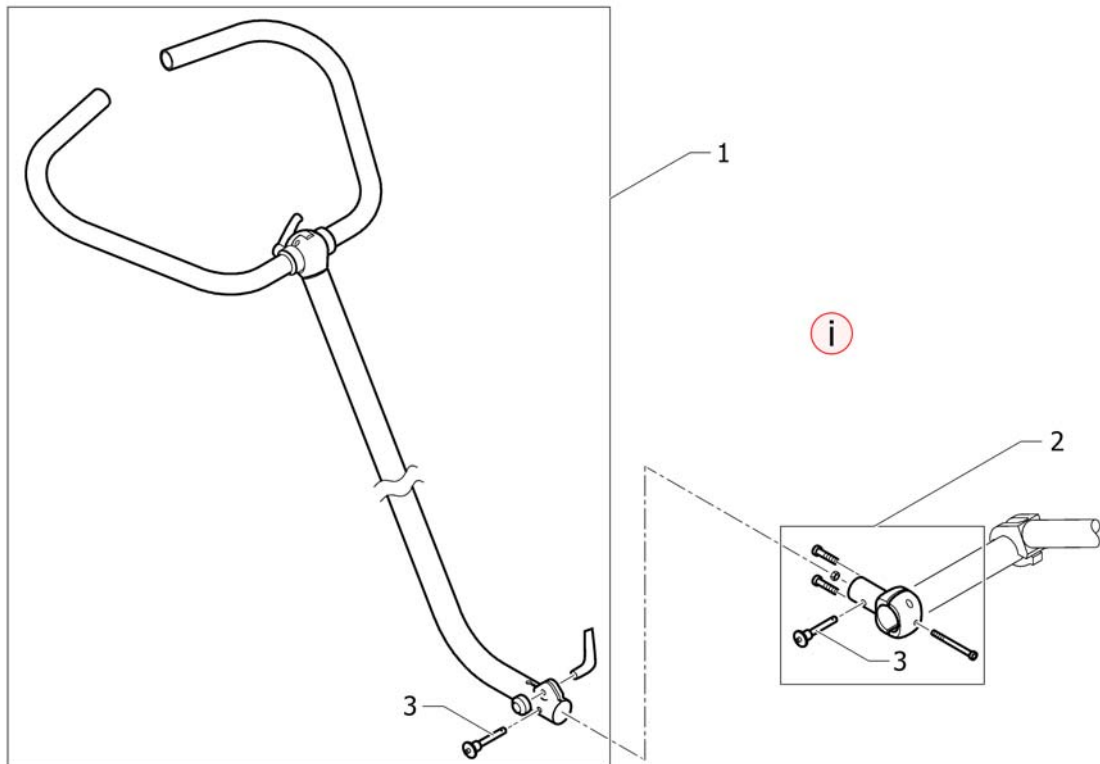

Buggy push handle

Pos.	Part number	Description	Valid from → until	Qty
i	-	Not possible with rear wheel extension or with Vario-AX		0
1	1486022	Buggy push handle complete		1
2	1486023	Fixation kit D30 for Buggy push handle		1
3	1517877	Quickpin fixture		1