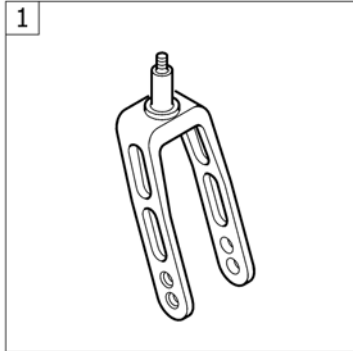

Pos.	Part number	Description	Valid from → until	Qty
1	-	Front forks standard		1
2	-	Front forks quick release		1
3	-	Front wheels		1