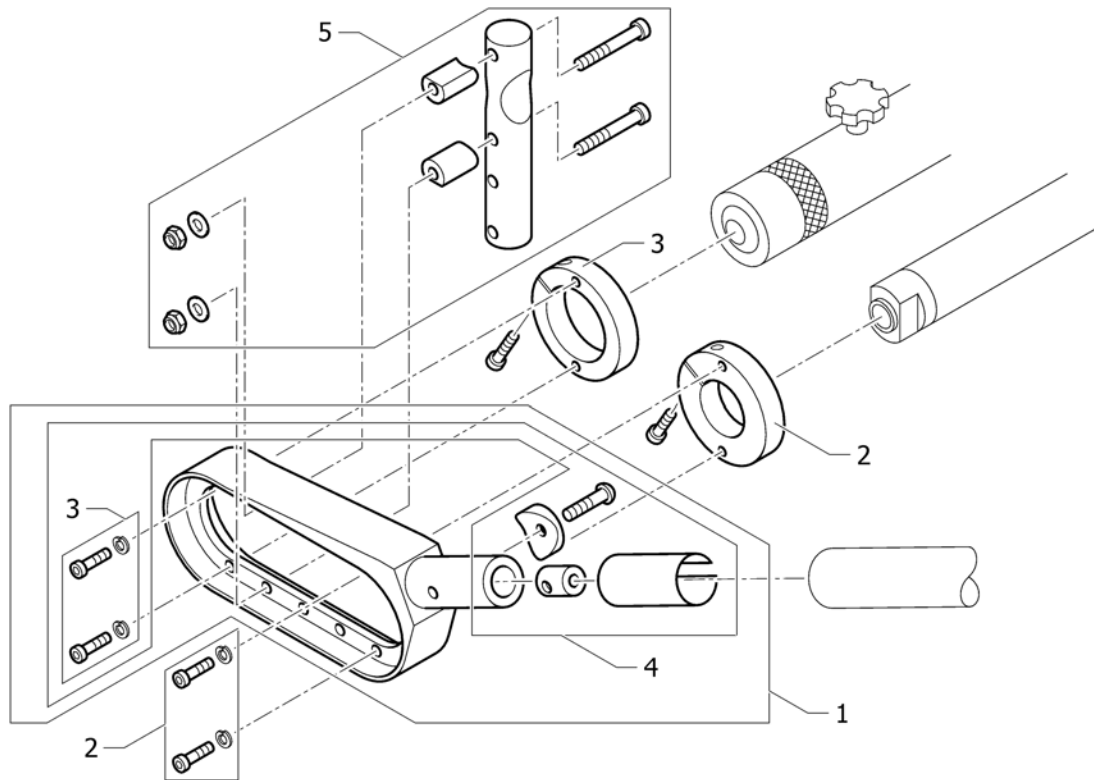

Rear wheel extension for Vario-Ax

Pos.	Part number	Description	Valid from → until	Qty
1	1451742	Rear wheel extension Vario-Ax complete		1
2	1451744	Clamping ring Ø60/30 incl. screw kit		1
3	1451745	Clamping ring Ø60/40 incl. screw kit		1
4	1451746	Assembly kit for pair rear wheel extension		1
5	1451748	Adaptation holder, kit for rear wheel extension Vario-Ax		1