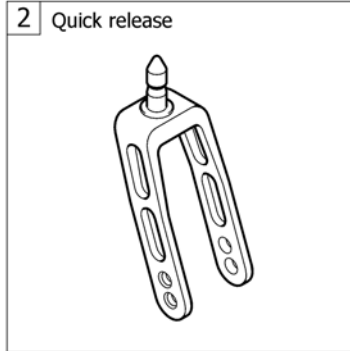

Pos.	Part number	Description	Valid from → until	Qty
1	-	Front forks standard		1
2	-	Front forks quick release		1
3	-	Front wheels		1