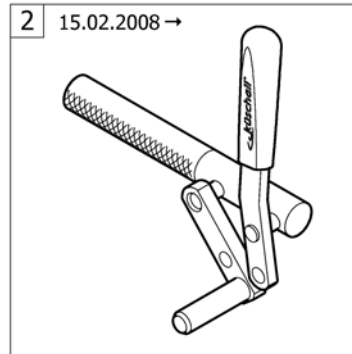

BRAKES

Pos.	Part number	Description	Valid from → until	Qty
1	-	Brakes =>14.02.2008	→ 20080214	1
2	-	Brakes 15.02.2008=>		1