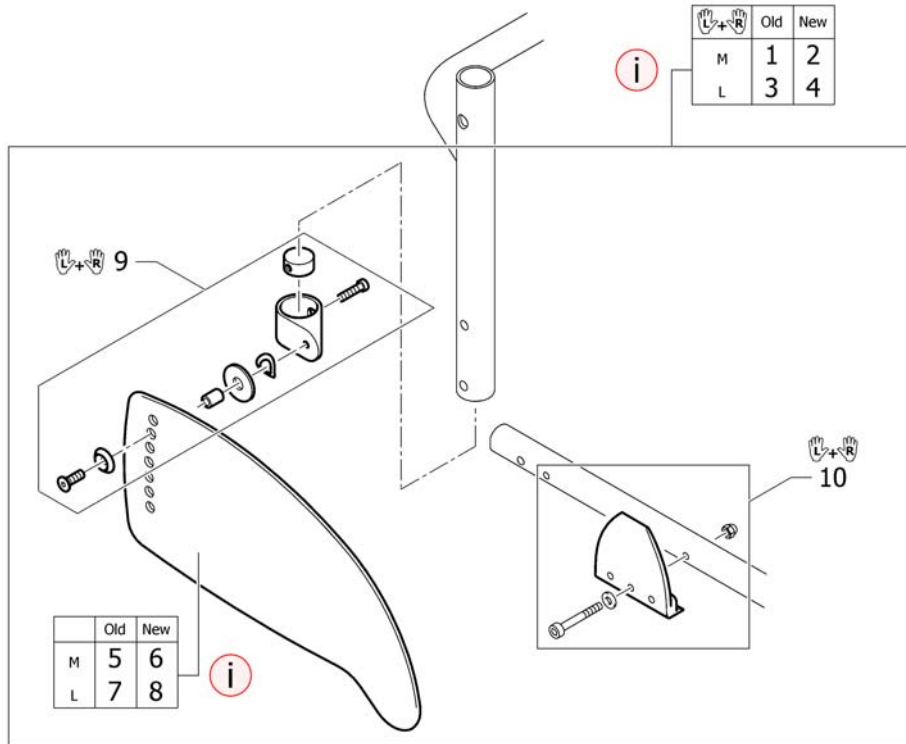

Pos.	Part number	Description	Valid from → until	Qty
i	-	New design with improved profile ensures better coverage. Recommended as a pair.		0
1	1517833	Clothes-guards Carbon M with fixation kit to backrest Aluminium, pair	20060101 → 20090228	1
2	1527104	Clothes-guards Carbon M with fixation kit to backrest Aluminium, pair	20090301 →	1
3	1517834	Clothes-guards Carbon L with fixation kit to backrest Aluminium, pair	20060101 → 20081210	1
4	1527105	Clothes-guards Carbon L with fixation kit to backrest Aluminium, pair	20081211 →	1
5	1451719	Clothes-guard Carbon M	20060101 → 20090228	2
6	1527100	Clothes-guard Carbon M	20090301 →	2
7	1451720	Clothes-guard Carbon L	20060101 → 20081210	2
8	1527101	Clothes-guard Carbon L	20081211 →	2
9	1451722	Fixation kit clothes-guard to backrest Aluminium		1
10	1486016	Fixation clothes-guard to frame, pair		1