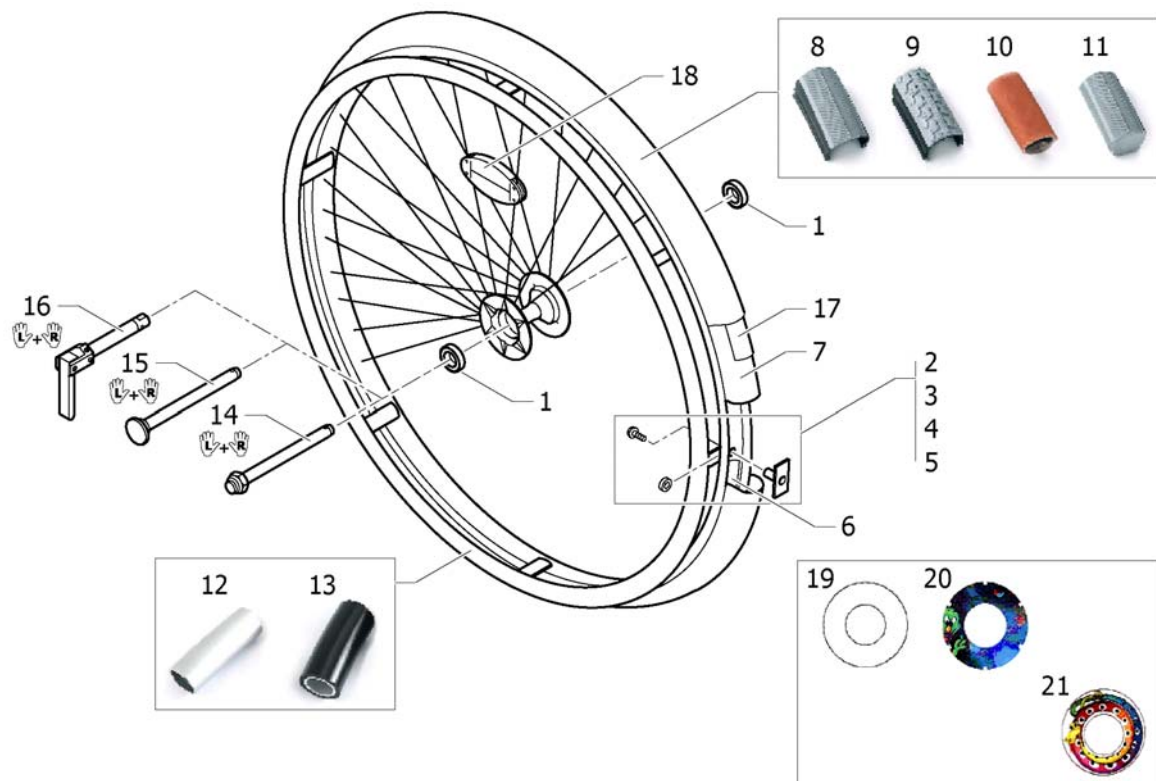

22" Küschall rear wheel accessories

Pos.	Part number	Description	Valid from → until	Qty
1	270.1003	R8-2RS 1/2"/1.1/8"x5/16"		4
2	1495958	Fixation kit handrim, 3 cm		2
3	1495959	Fixation kit handrim, 4 cm		2
4	1495960	Fixation kit handrim, 3 cm with spokes guard		2
5	1495961	Fixation kit handrim, 4 cm with spokes guard		2
6	726.1005	Rim protection 22"		2
7	727.1007	Inner Tube 22" x 1"		2
8	728.1027	Tyre Lightwall 22"		2
9	1493768	Treaded tyre 22"		2
10	729.1006	Indoor sports tyre 22" / 10 bar		2
11	728.1031	Solid tyre 22", light, grey		2
12	457.1023	Handrim 22" Alu		2
13	457.1045.429	Handrim 22" Super-Grip		2
14	1512031	Quick release axles long, pair		1
15	1509137-0407	Quick release axles long with cap, pair, colourless	20080101 →	1
15	1509137-0400	Quick release axles long with cap, pair, tecno anthracite	20080101 →	1
15	1509137-0401	Quick release axles long with cap, pair, lemon	20080101 →	1
15	1509137-0402	Quick release axles long with cap, pair, apricot	20080101 →	1
15	1509137-0404	Quick release axles long with cap, pair, b-blue	20080101 →	1
15	1509137-0440	Quick release axles long with cap, pair, comet red	20080101 →	1
16	1493755	Tetra clip with quick release axle, pair, long		1
17	1424917	Rear wheel inset anti-flat for 20,22,24,26" tyre		2
18	220.1033	Spokereflection		2
19	736.1005	Spokes guard Transparent 22"		2
20	736.1010	Spokes guard Cosmos Brownie 22"	→ 20081231	2
21	736.1019.000	Spokes guard Boa Boa 22"		2