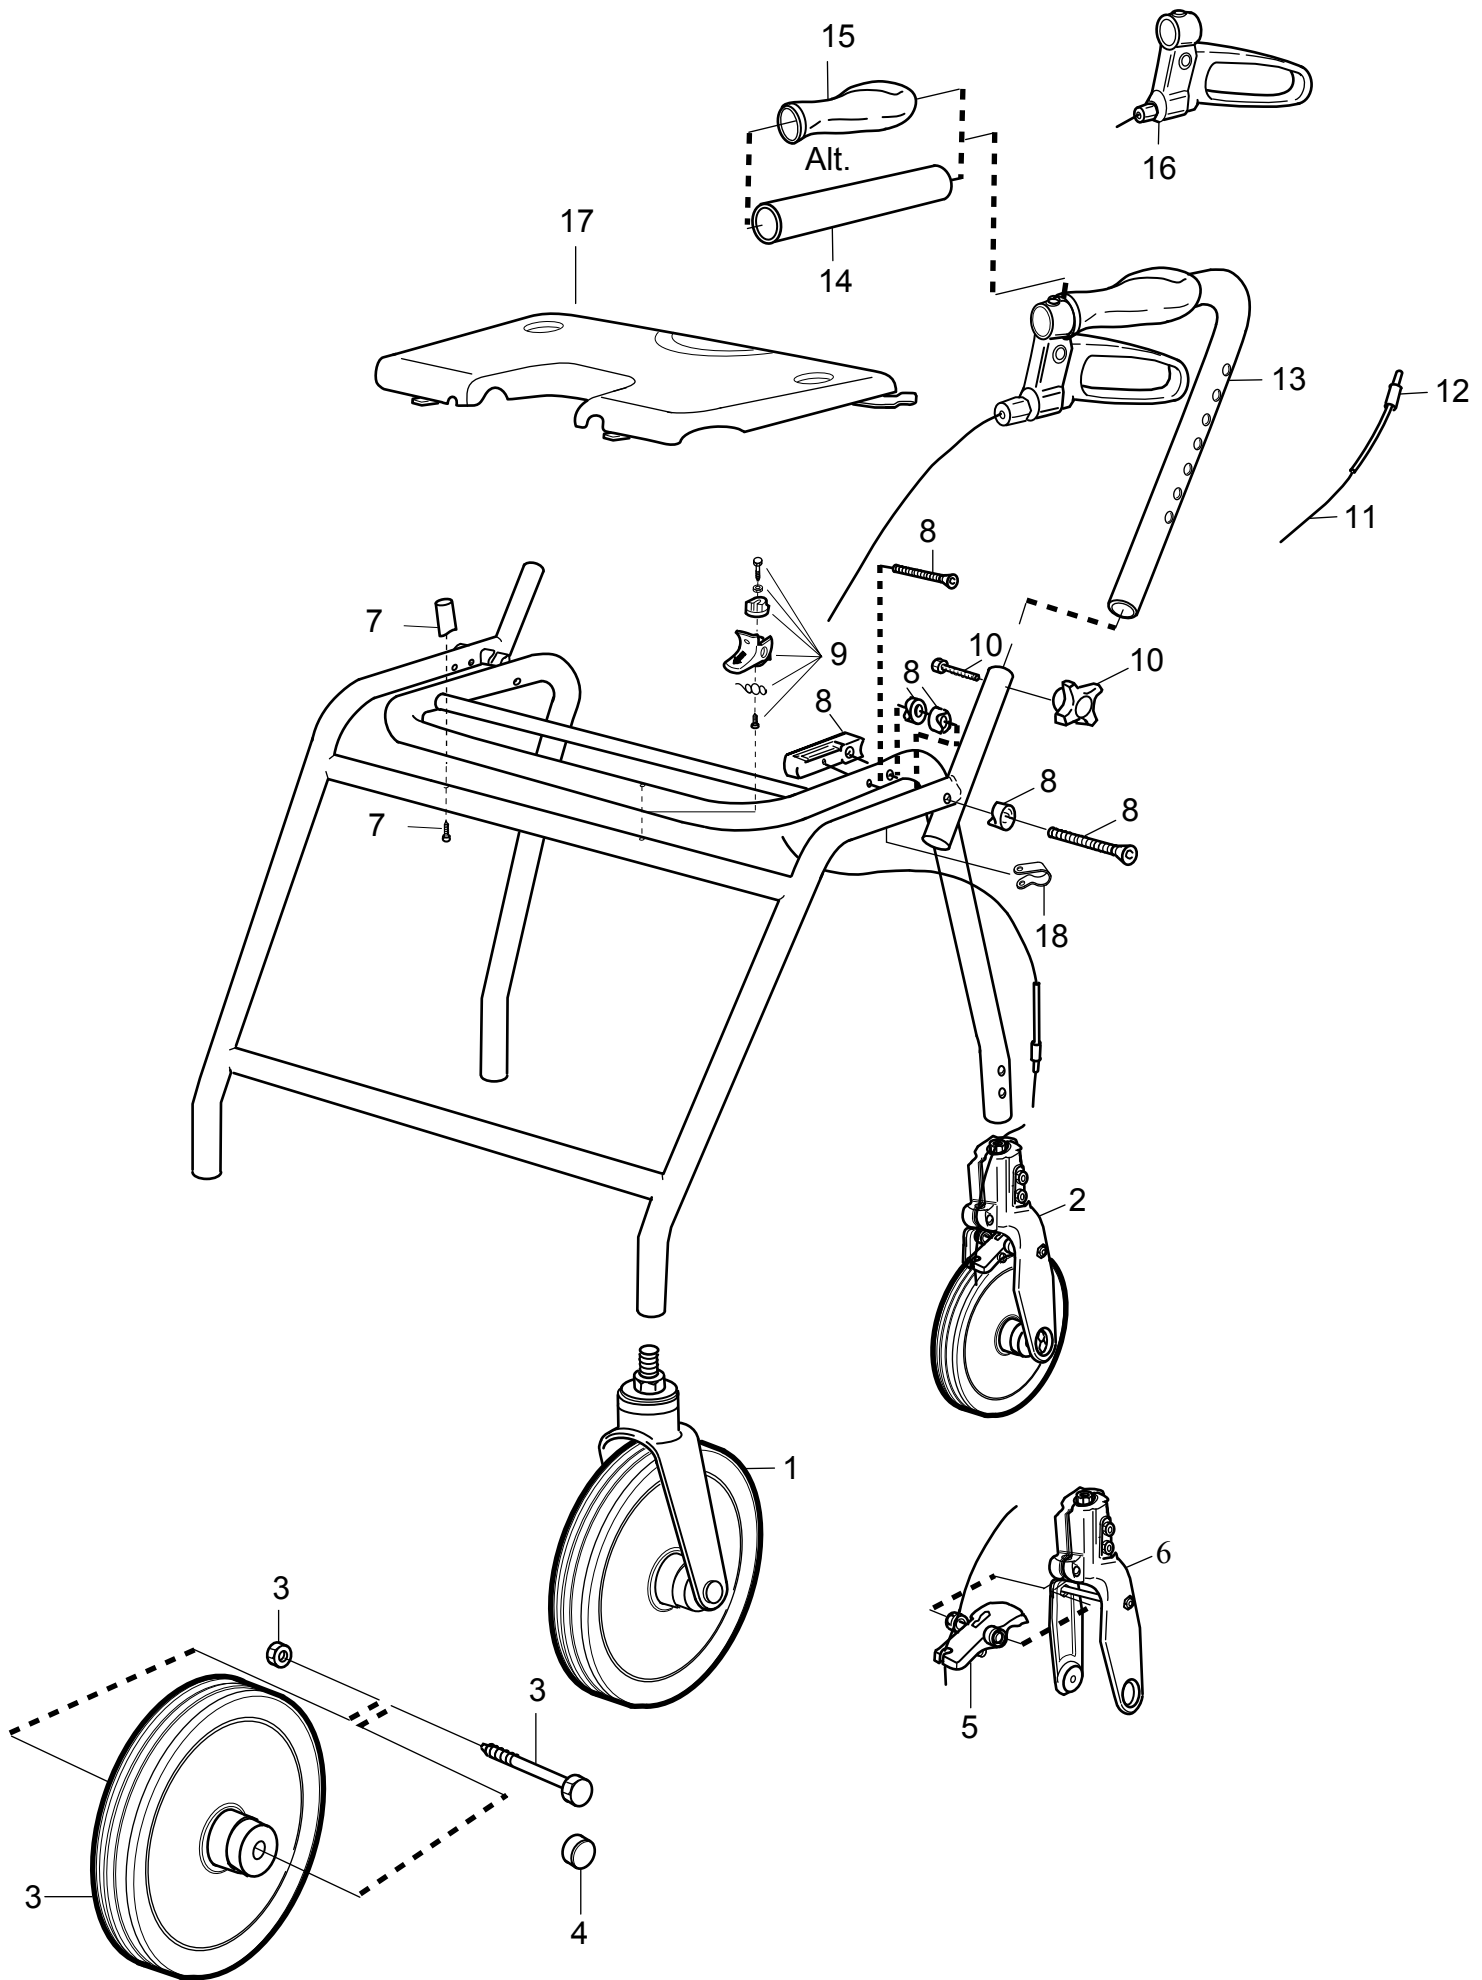

DOLOMITE MAXI +

- | | | |
|----|----------|---|
| 1 | 13565-25 | SL II-wheel complete in front fork (pcs) |
| 2 | 12590-25 | SL II-wheel complete in rear fork (pcs) |
| 3 | 12609 | SL II-wheel kit, complete (pcs) |
| 4 | 70050 | Cover (pcs) |
| 5 | 12620 | Brake flap, complete DABSII (pcs) grey |
| 6 | 13096 | Rear fork, DABSII (pcs) |
| 7 | 12708-M | Cross bar spacer |
| 8 | 12627-10 | Folding hinge kit (pair) |
| 9 | 12707-M | Folding lock - kit (pcs) |
| 10 | 12665-M | Knob and screw for heightadjustment (pair) |
| 11 | 80060 | Wire (pcs) |
| 12 | 80094 | Wire cover L=820 mm (pcs) |
| 13 | 13238-L | Handle kit DABS, left. Incl. grip and wire (pcs) |
| 13 | 13238-R | Handle kit DABS, right. Incl. grip and wire (pcs) |
| 14 | 12677 | Soft grip, L=220 mm (pair) |
| 15 | 12509 | Anatomic grips, incl. Cover (pair) |
| 16 | 13464-L | Brake handle kit, left incl. wire (pcs) |
| 16 | 13464-R | Brake handle kit, right incl. wire (pcs) |
| 17 | 12721-M | Flip-up seat, compl w. attachmentparts (pcs) |
| 18 | 70043 | Cable holder (pcs) |
| | 82249 | Operating instructions (pcs) |